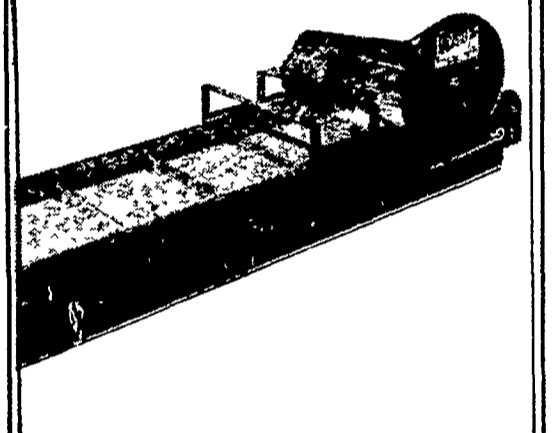

CLUGSTON IMPLEMENT, Inc.
1 Block off I-81 Exit 8
Chambersburg, PA 17201
Phone: 717-263-4103

bobcat **NEW HOLLAND**

USED EQUIPMENT

Farmall 1460 Diesel w/fast hitch
Farmall 806 Diesel w/Turbo
IHC 424 Utility Tractor w/excellent loader
JD 4430 Tractor loaded, excellent
JD 1020 Gas Tractor w/#47 loader
Farmall 966 Tractor
MM 4AT 1600 Tractor, 4 wheel drive, 3 pt. hitch, excellent
NI 708 Uni w/717 combine and 15' flex type soybean head and 4 row 744 N corn head.

RAYMOND B. LEAMAN
Willow Street RD 1, Ph Lancaster 464-2778
Midway between Lancaster & Quarryville
off Rt. 222 take Brenneman Road
at Graybill Bros Garage, Refton

LANCASTER SILO CO., INC.

2008 Horseshoe Road - 2436 Creek Hill Road
LANCASTER, PA 17601

MANUFACTURER & BUILDER OF QUALITY WET-CAST CONCRETE STAVE FARM SILOS

"LANCASTER" TAPER BOARD FEEDERS & CHAIN SLAT CONVEYORS. BUILT WITH WOOD TO ASSURE LONG DURABILITY

"LANCASTER" BELT BUNK FEEDER
IF YOU WANT A CATTLE FEEDER THAT IS: DEPENDABLE - QUIET - SIMPLE - LOW COST - NO FEED SEPARATION & WILL NOT RUST - THIS IS THE ONE!

ROUND HAY RACKS - 2 PIECE
18 Openings - Can use for regular or Large Bale **$170.00**

ALL ABOVE ITEMS IN STOCK - AVAILABLE NOW

DEALERSHIPS AVAILABLE FOR SEVERAL COUNTIES.
CALL LARRY
717-299-3721