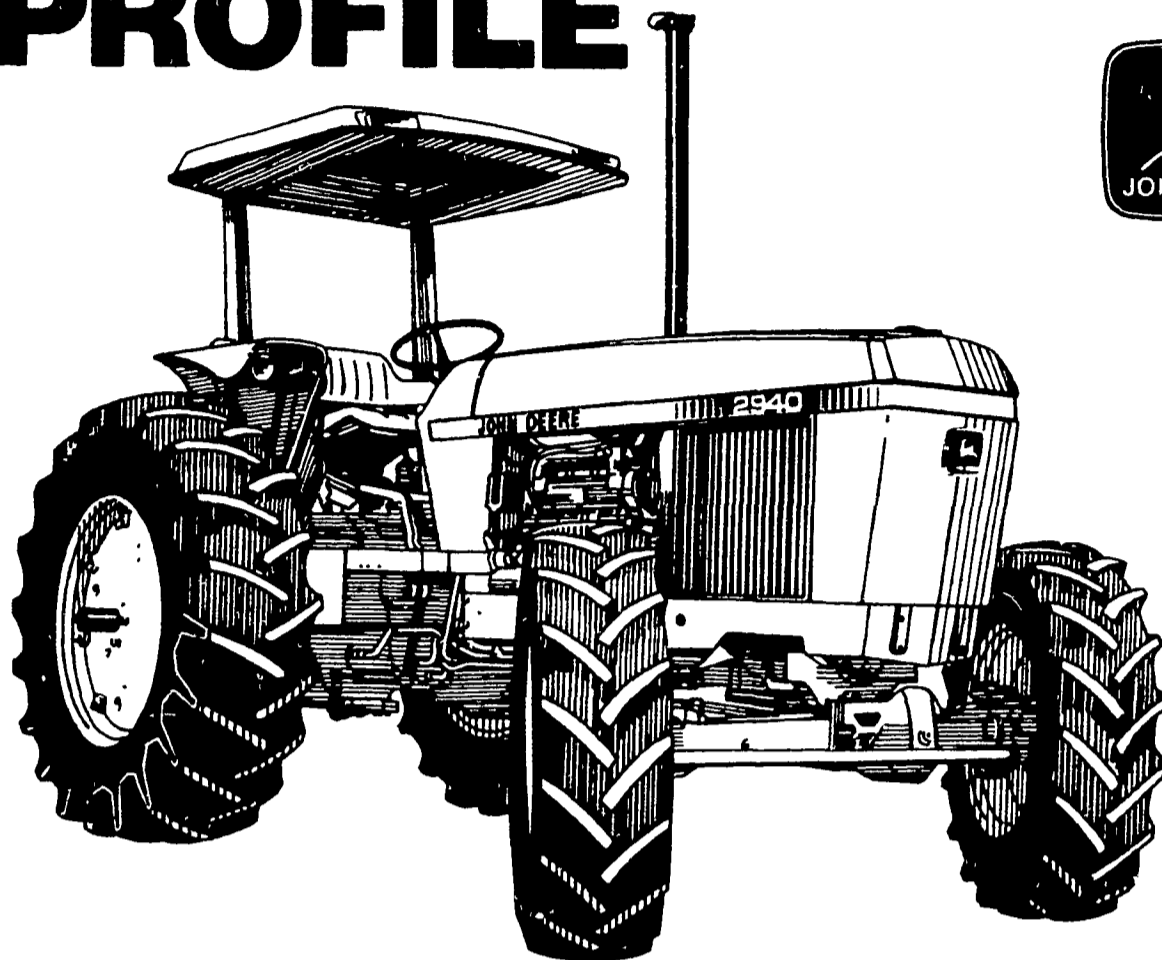

# PERFORMANCE PROFILE

**Here's 80 hp with extra pulling power:  
the John Deere 2940 with front-wheel-drive option.**