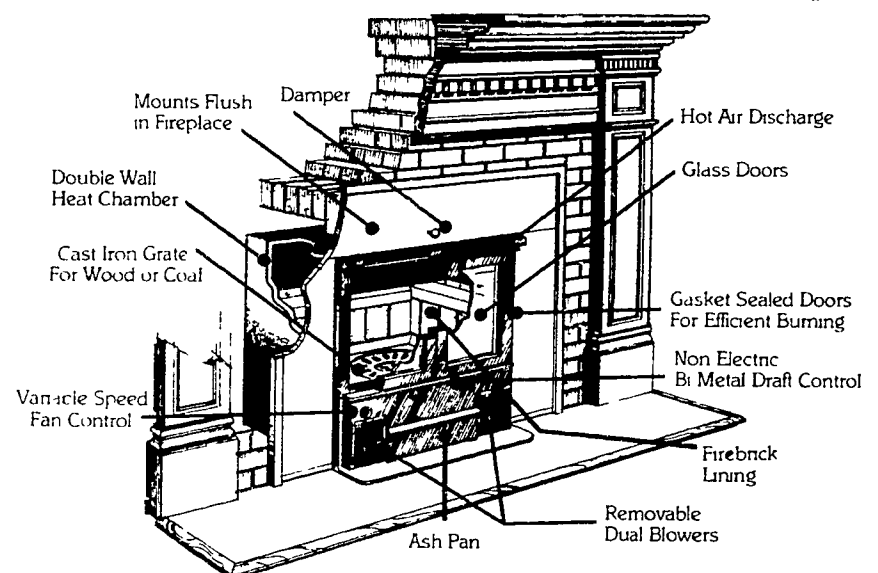

WHOLESALE HEADQUARTERS
BOX 96
MARIETTA, PA 17547
PHONE: 717-426-3286

We give you a personal invitation to visit us at
Shenandoah's exhibit during Harrisburg Farm Show
January 11 - 16, 1981.

We are located at the lower concourse in the large arena near the 4-H exhibit.