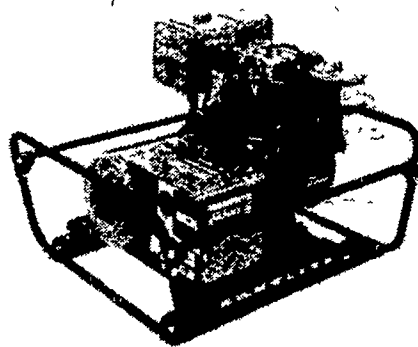

JOIN 4-H

DON'T GET LEFT OUT IN THE DARK, OWN YOUR OWN POWER & LIGHT COMPANY!

HOMELITE GENERATORS

MODEL	H.P.	OUTPUT WATTS	SALE PRICE
HSB-50	11	5000	\$1849.95

- Briggs & Stratton Engine, Electric Start, Inclosed Unit Includes Extra Fuel Tank. Hook This Unit Up Directly To Your Home. Stores Outside.

MODEL	H.P.	OUTPUT WATTS	SALE PRICE
176A35	8	3500	\$849.95
178A50	10	5000	1199.95
180A75	16	7500	1749.95

- Heavy Duty Contractor Generators
- Briggs & Stratton Engines, 20 & 30 AMP, 120 & 240 Volt, Loadamatic Idle Control