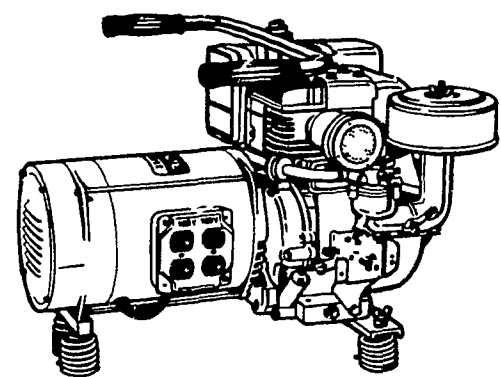

JOIN 4-H

DON'T GET LEFT OUT IN THE DARK, OWN YOUR OWN POWER & LIGHT COMPANY!

HOMELITE GENERATORS

MODEL	H.P.	OUTPUT WATTS	SALE PRICE
HSB-50	11	5000	\$1849.95

- Briggs & Stratton Engine, Electric Start, Inclosed Unit Includes Extra Fuel Tank. Hook This Unit Up Directly To Your Home. Stores Outside.

MODEL	H.P.	OUTPUT WATTS	SALE PRICE
176A35	8	3500	\$849.95
178A50	10	5000	1199.95
180A75	16	7500	1749.95

- Heavy Duty Contractor Generators
- Briggs & Stratton Engines, 20 & 30 AMP, 120 & 240 Volt, Loadamatic Idle Control