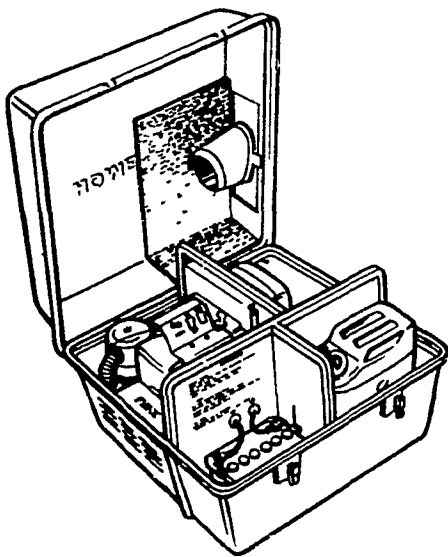

1980 Farm Show parade of champions

The 1980 Farm Show's Supreme Champion Dairy Cow was Savage Leich Angles Magic, a five-year-old shown by Grand View Farm, Middletown.

In the Open Dorset Show, Barbara Herr, Narvon, showed her ewe to grand champion honors.

JOIN 4-H

DON'T GET LEFT OUT IN THE DARK, OWN YOUR OWN POWER & LIGHT COMPANY!

HOMELITE GENERATORS

MODEL	H.P.	OUTPUT WATTS	SALE PRICE
HSB-50	11	5000	\$1849.95

- Briggs & Stratton Engine, Electric Start, Inclosed Unit Includes Extra Fuel Tank. Hook This Unit Up Directly To Your Home. Stores Outside.