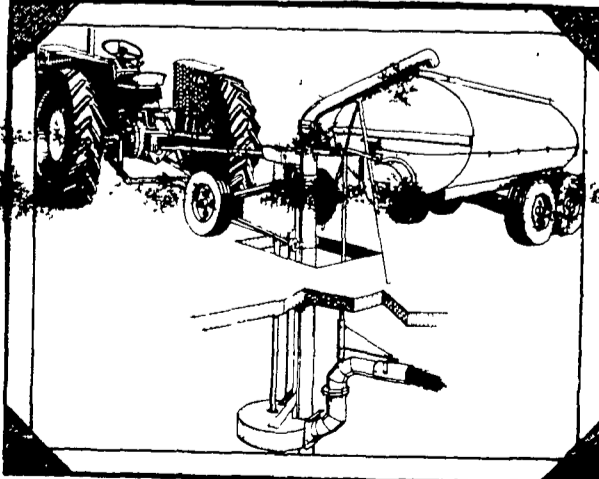

VAN DALE

Profi

Manure is r dollars awa you the way manure ma Slinger Sp beef and da 1500, 2250. Low, rear sp to 40' swath Vacuum Sp hog liquid n 2250, 3000 Separate in ports for cle Barn Clean handle more labor. imprc increase pro

NEW

THE PUM

Now you can ag tough, hard-to-g That's exactly wh the new VAN D? trifugal pump Just some of th hose, 4" dischar loading rate up to

VAN D

Agitator/ Filler Pump

◀ INSIDE AGITATE

Van-Dale's Ag for the Slinger impeller in a 2 mulch long str jet stream tha lever, you swit your tank in or to last. Part of equipment.