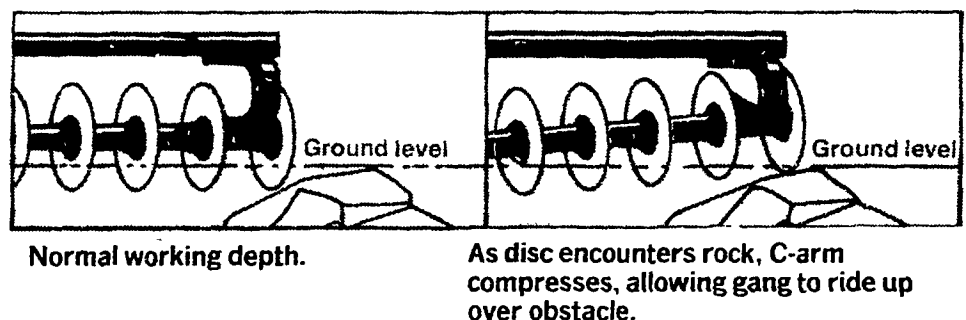

AXIAL-FLOW
Combine Headquarters in Eastern Pa.
**BUY YOUR COMBINE
FROM A
COMBINE DEALER
1460's IN STOCK**
Waiver Of Finance Till 9/1/81