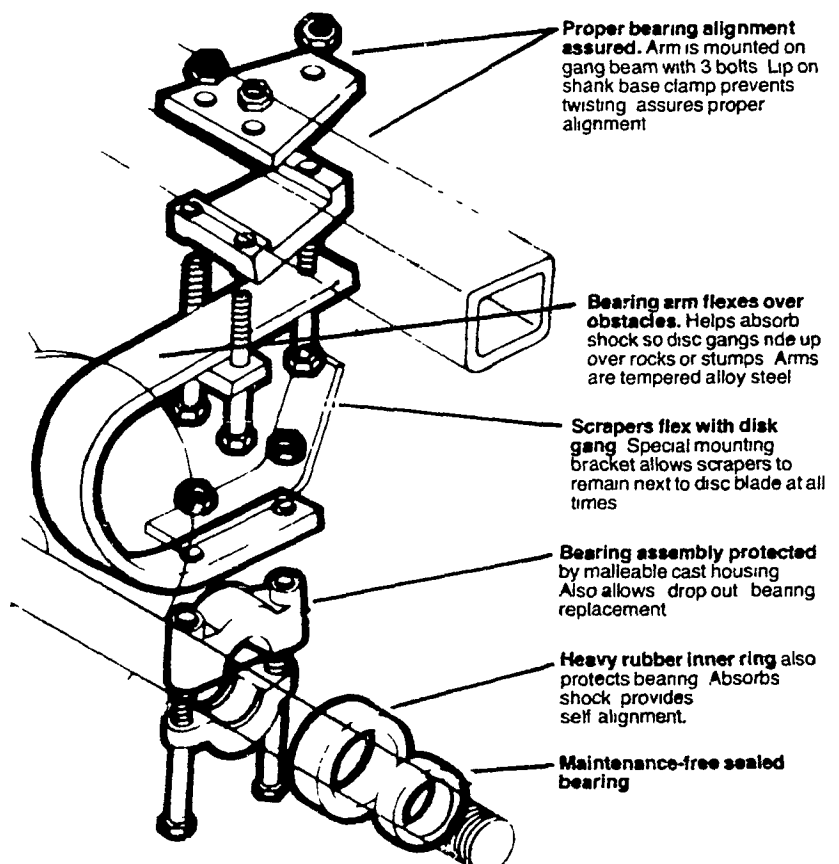

## WHY?

**BECAUSE OF KRAUSE SUPERIOR  
"ROCK-FLEX" BEARING ARM**

**AND HERE'S WHY IT  
MEANS GOOD NEWS  
FOR YOU!**

### Unique C-shaped bearing arm:

- Flexes over obstacles
- Protects disc blades from breakage
- Protects tie rods from bending
- Protects spools from breakage
- Absorbs shock — minimizes bearing wear
- Improves trash clearance

**A Krause innovation! The "Rock-Flex" bearing arm was invented by Krause in 1965.**