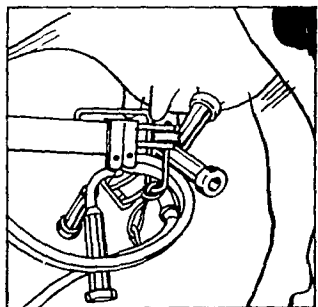

The Surge STO. Rugged telescoping arm for better support, positioning and smoothness.

Rugged and reliable. That's what dairymen asked for in an automatic take-off.

The Surge STO (Simultaneous Take-Off) fills the bill with a precision engineered telescoping arm. The rugged arm supports the milker and can be adjusted individually to each cow for effective milking action.

When the cow is milked out the sensor shuts off the milking vacuum and signals the STO arm to telescope into itself and pivot out from under the cow in one smooth, gentle motion.

Available with electronic or mechanical float milk-flow sensing.