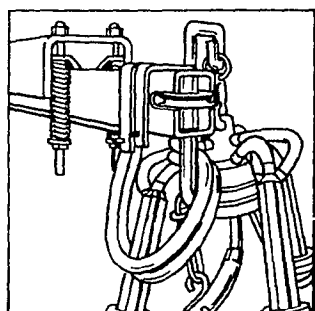

The Surge STO. Rugged telescoping arm for better support, positioning and smoothness.

Rugged and reliable. That's what dairymen asked for in an automatic take-off.

The Surge STO (Simultaneous Take-Off) fills the bill with a precision engineered telescoping arm. The rugged arm supports the milker and can be adjusted individually to each cow for effective milking action.

When the cow is milked out the sensor shuts off the milking vacuum and signals the STO arm to telescope into itself and pivot out from under the cow in one smooth, gentle motion.

Available with electronic or mechanical float milk-flow sensing.