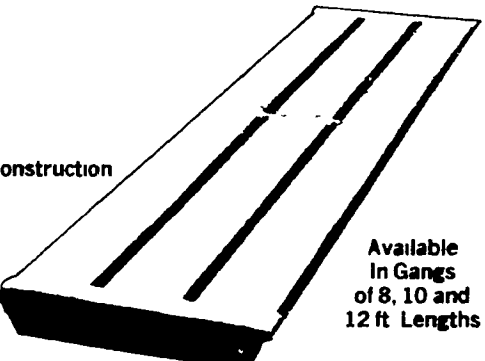

Available In Gangs of 8, 10 and 12 ft Lengths

Now Available:
Concrete Troughs for Gestation Houses, Cattle Slats, Cattle Feed Troughs - H&J Bunks

AgriConcrete Products, Inc.

RD #2 Box 147B, Middleburg, Pa 17842
(717) 837-3443 or 649-5321