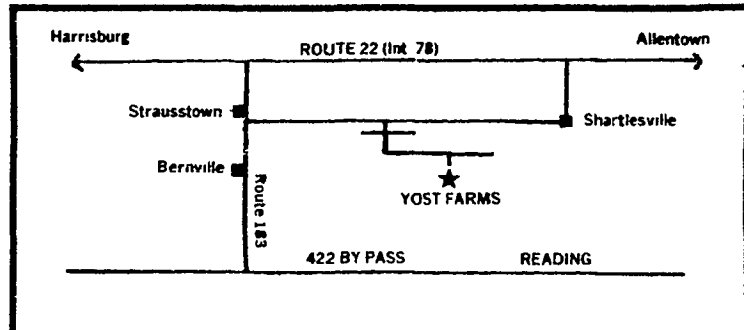

LIQUID MANURE HANDLING DEMONSTRATION

WEDNESDAY, DECEMBER 10, 1980

10:00 A.M. to 2:00 P.M.

AT THE
TRI-Y FARM
YOST BROTHERS
RD 1
Bernville, Pa.

Demonstrating
SLURRYSTORE[®], SLURRY
SPREADER, TH60 DE LAVAL /
SAHLSTROM PIT PUMP