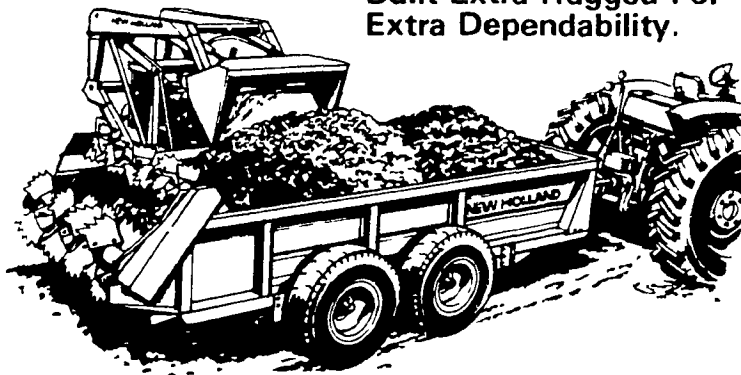

THE STRONG-BOXES: BUILT TOP-TO BOTTOM TOUGHER.

**This BIG strong-box
spreads 8¼ tons
in less than
2 minutes!**

The Sperry New Holland
Model 791 Spreader.

Take a BIG step up in spreaders to the BIG Sperry New Holland Model 791. It's BIG on capacity (360 bu per trip) It's BIG on strength with reinforced sides and frame. It's BIG in value, promising years of dependable service.

Ask us about Bonded Protection!

**THE
STRONG-BOXES**

Built Extra Rugged For
Extra Dependability.

**ASK THE FARMER
WHO OWNS ONE —
SPERRY NEW HOLLAND
OWNERS ARE OUR
BEST SALESMEN.**

**TAKE YOUR CHOICE
OF STRONG BOXES..
SEVEN MODELS
TO CHOOSE FROM.
108 to 510 BU.
CAPACITY.**

- The largest pull type spreader on the market
- ASAE rated at 570 cu. ft. heaped volume
- Hauls up to 14 tons per load
- Extra-long hitch accommodates large tractors
- Double apron is driven by a worm gearbox
- Patented beater design creates an extra uniform spread
- Factory installed brakes are available