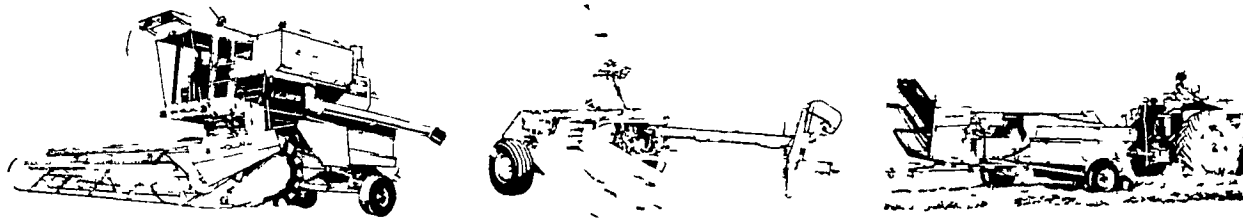

SAVE UP TO $2,500 ON PURCHASES DURING DECEMBER

**Dollar
Dividend
Days**

**FORAGE & BALERS
HAYTOOLS & COMBINES**

Your authorized **SPERRY-NEW HOLLAND** dealer