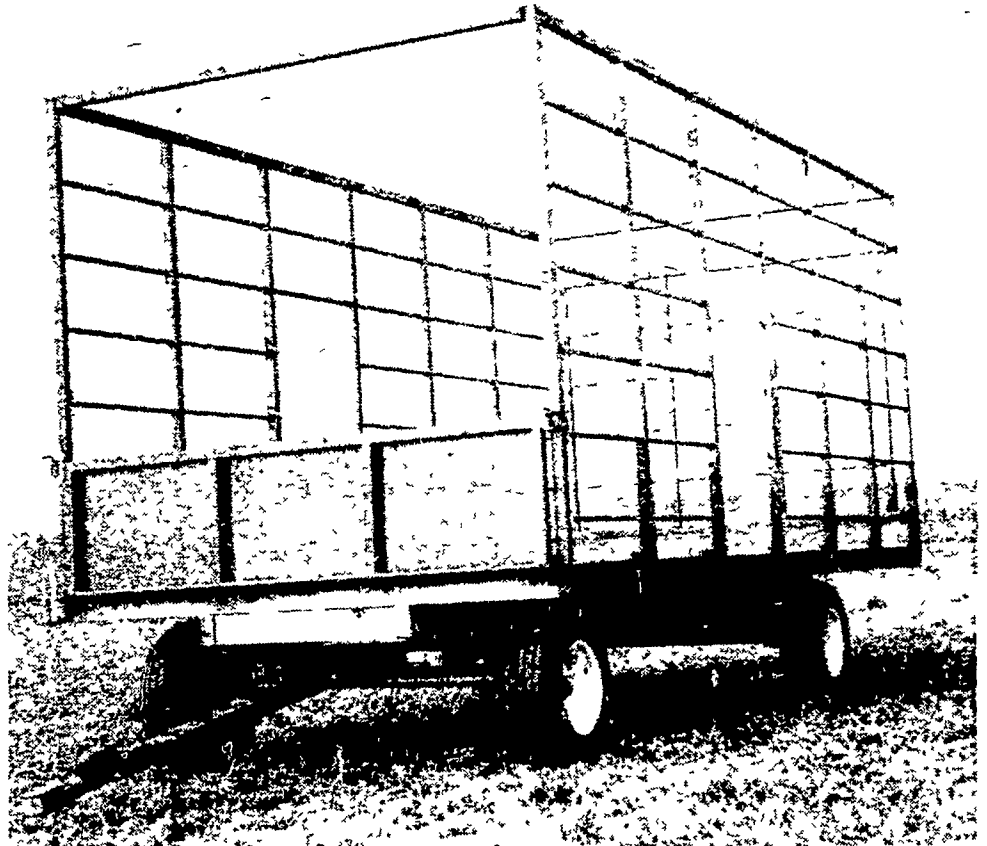

WINTER SALE SPECIAL

RUGGED STEEL BALE WAGON

CHECK THESE FEATURES AGAINST ANY OTHER BALE WAGON — YOU'LL FIND OURS IS THE BEST!

-Eight foot wide inside by Eighteen feet long.
-Rugged square steel tubing.
-Fold down front gate w/diamond plate platform.
-Swing-out tailgate.
-Unload from side, front or rear.
-Solid oak floor.
-Eight ton running gear w/universal bearings.
-With New 9.5Lx15 tires.
-Backed by Hooper Parts and Service.

Combine Headquarters in Eastern Pa.

BUY YOUR COMBINE FROM A COMBINE DEALER 1460's IN STOCK

Waiver Of Finance Till 9/1/81

TRACTORS

IN STOCK

45 - 175 HP

★ All Specially Priced ★

Waiver Of Finance Till 3/1/81

IH - F806D, Reconditioned, Excellent

IH - 186D Hydro and 2350 Loader, 1500 Hours, New Tires

IH — 444 Utility w/Sauder Loader

ALL NEW & USED PRODUCTS BACKED BY
HOOBER PARTS & SERVICE

RADIO CONTROLLED TRUCKS FOR BETTER SERVICE
C. B. HOOBER & SON INC.