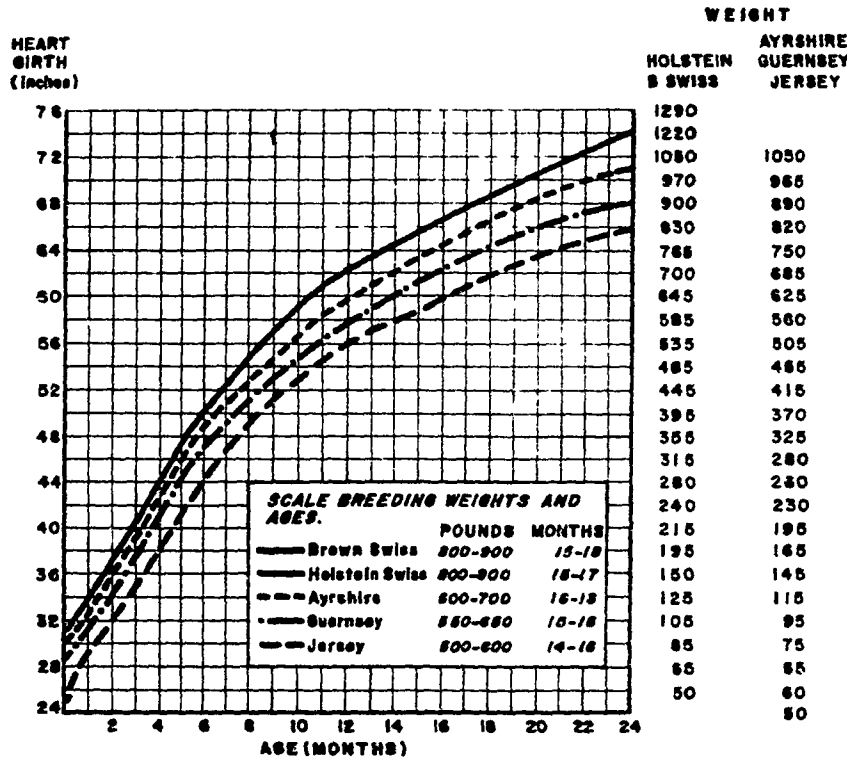

DOES YOUR HEIFER PROGRAM MEASURE UP?

* Normal Weight and Heart Girth of Dairy Heifers (Birth to 24 Months)

* From Michigan State Extension Bull. #412

SLOW HEIFER GROWTH ROBS YOU!

Brown's Replacement Program Helps You Measure Up By: