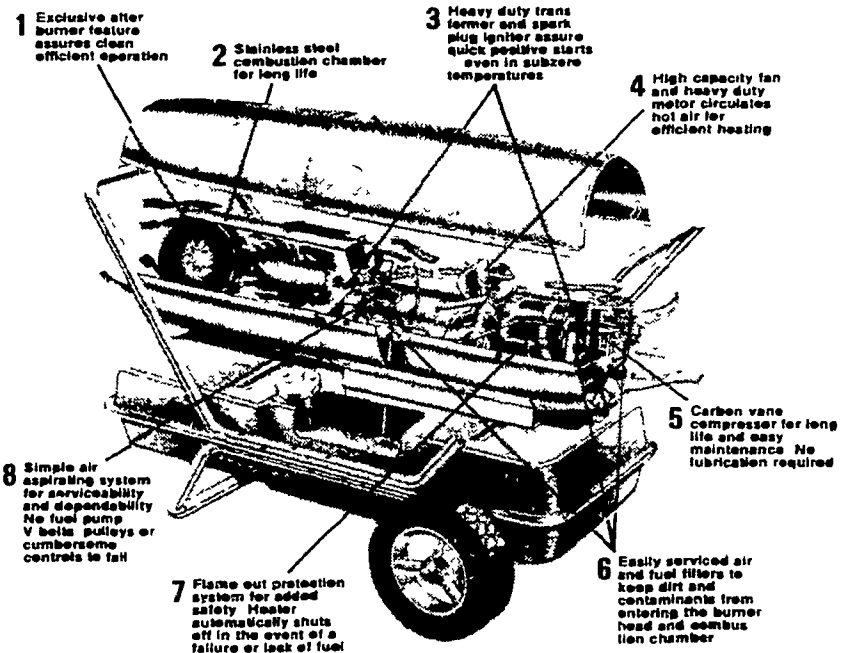

8 Reasons Why A REDDY HEATER® Outperforms All Others

REDDY HEATER®

- 150,000 BTU/hr.
- 13.5 gal. Fuel Tank
- 12 hours continuous operation
- List Price $435.00

Model M150S
Our Reg. Price $389.95

ONE DAY SPECIAL

$369⁹⁵

PLUS FREE HA1200 THERMOSTAT - $32.65 Value
★ We Now Stock A Full Line of Replacement Parts For • REDDY • KNIPCO • CENTURY • GUARDIAN Portable Oil-Fired Heaters, We Will Ship Heater Parts UPS