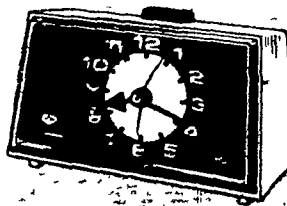

**1788**

Reg. 22 88 / SAVE 5 00  
11012-355

**Texas Instruments Notebook Calculator**

Slip the TI-1750 into your pocket or purse. Pencil thin and smaller than a wallet. Performs Add-Ons, discounts, square roots, percentages And it has a four-key memory. Insures long life with liquid crystal display 8 digits

**6999**

Reg. 89 99 / SAVE 20 00  
11174-355  
National Semiconductor

**10-Digit AC/DC Impact Printer**

10-digit impact printer uses 2 1/4" plain paper Operates from wall outlet or batteries Features include Decimal select, number of entries, arithmetic average, percent, profit margin, constants, and memory Batteries not included