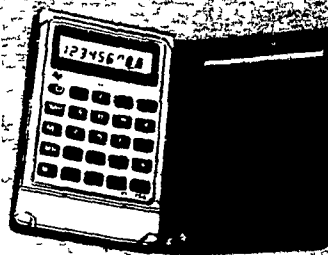

**CENTRAL TRACTOR FARM & FAMILY CENTER**

National Semiconductor

**877**

Reg. 9 77 / SAVE 1 00  
11076-355  
National Semiconductor

**Hand Held Calculator**

Model 835A Operates on 9 volt battery Floating decimal point, 8 digit LED display, 4 key accumulating memory, live percent key with automatic add-on or discount net Low battery and memory in use indicators.

**1788**

Reg. 22 88 / SAVE 5 00  
11012-355

**Texas Instruments Notebook Calculator**

Slip the TI-1750 into your pocket or purse. Pencil thin and smaller than a wallet. Performs Add-Ons, discounts, square roots, percentages And it has a four-key memory. Insures long life with liquid crystal display 8 digits

**6999**

Reg. 89 99 / SAVE 20 00  
11174-355  
National Semiconductor

**10-Digit AC/DC Impact Printer**

10-digit impact printer uses 2 1/4" plain paper Operates from wall outlet or batteries Features include Decimal select, number of entries, arithmetic average, percent, profit margin, constants, and memory Batteries not included