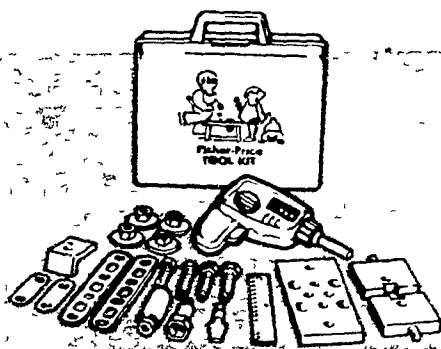

CENTRAL TRACTOR FARM & FAMILY CENTER

PAKKEB BROTHERS

Fisher-Price

427

Reg 4 88 / SAVE 12%
23906-013

Baby's First Blocks

12 colorful blocks in 3 different shapes to stack or drop through shapersorter top of canister

1367

Reg. 15 49 / SAVE 1 82
23916-013

Tool Kit

23-piece hard working tool kit, full of gadgets for young "do-it-yourselfers" Features a spring action, wind-up drill

577

Reg 6 77 / SAVE 1 00
11290-122

Boggle®