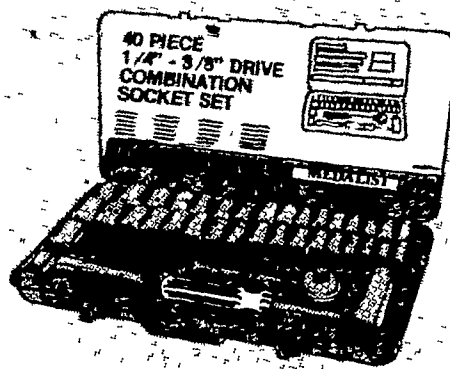

13⁸⁸
Reg 17.88 / SAVE 4 00
13557-022
40 Pc. 1/4"-3/8" Dr. SAE - Metric Socket Set
Includes 3/8" drive ratchet and 3" extension, 3/8" - 1/4" adaptor, 1/4" spinner handle, nine 6 pt 1/4" sockets from 3/16" to 1/2", nine 6 pt metric 1/4" sockets from 4.5 mm to 12mm, seven 12 pt 3/8" sockets from 3/8" to 3/4", nine 12 pt. metric 3/8" sockets from 9mm to 19mm, and a 17/16" spark plug socket Comes in metal case with carrying handle