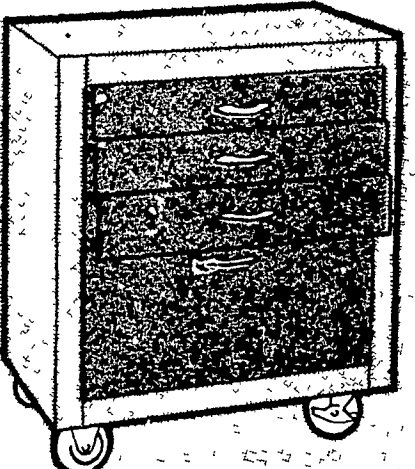

**CENTRAL TRACTOR FARM & FAMILY CENTER**

Buy both pieces below and **SAVE 48<sup>00</sup>**  
**239<sup>99</sup>** Cabinet & chest  
 Reg 288 45 / SAVE 16%

**114<sup>99</sup>**  
 Reg 126 50 / SAVE 11 51  
 13503-022  
**6 Drawer Chest**  
 Full supervision drawers are easy to remove for cleaning Chest is 26" long, 13 3/4" deep, and 14 1/2" high. Includes drawer lock

42 20000 000000 000000  
 0000 0000 0000 0000 0000 0000

**144<sup>99</sup>**  
 Reg 161.95 / SAVE 16 96  
 13504-022  
**3 Drawer Roller Cabinet**  
 Full supervision drawers are easy to remove for cleaning and they lock Large bottom storage compartment Heavy duty 4" casters 26 1/2" x 18 1/8" x 29 3/4"