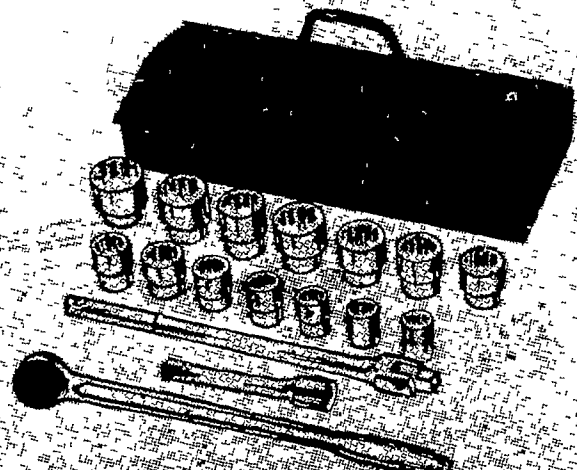

124⁹⁹
Reg 149 99 / SAVE 25 00
13540-022
13 Pc. 3/4" Drive Socket Set
Includes 14 twelve point sockets, Ratchet, drive handle, extension, and metal case Socket sizes include 15/16", 1", 1 1/16", 1 1/8", 1 1/4", 1 3/8", 1 1/2", 1 5/8", 1 3/4", 1 7/8", 2"