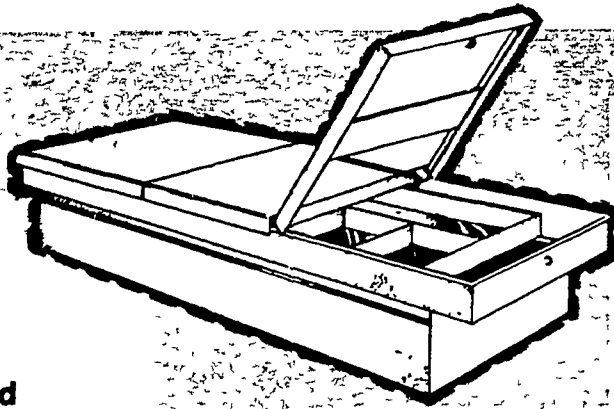

Prices do not include F E T

**All Weather Truck Tires Explorer Trac**

This tube type tire is best for mud and snow Husky center rib and carefully balanced tread blocks dig in and pull \*Tubeless

Size	Rating	Stock No.	F E T	Reg Price	Sale Price
6 70-15	6	42007-364	2 81	53 99	48 99
7 00-15	6	42014-364	3 23	60 99	54 99
6 50-15	6	42021-364	3 02	55 99	49 99
7 00-16	6	42039-364	3 40	60 99	54 99
7 50-16	8	42046-364	4 09	78 99	71 99
9 50-16 5	8	*42053-364	4 63	94 99	86 99

Prices do not include F E T

**87<sup>88</sup>**

Reg 99 99 / SAVE 12 11  
22185-269

**Pickup Tool Box**

Fits most standard pickups Handy storage for tools Locking latches 70 1/2" x 20 1/4" x 15 1/4"

**87<sup>88</sup>**