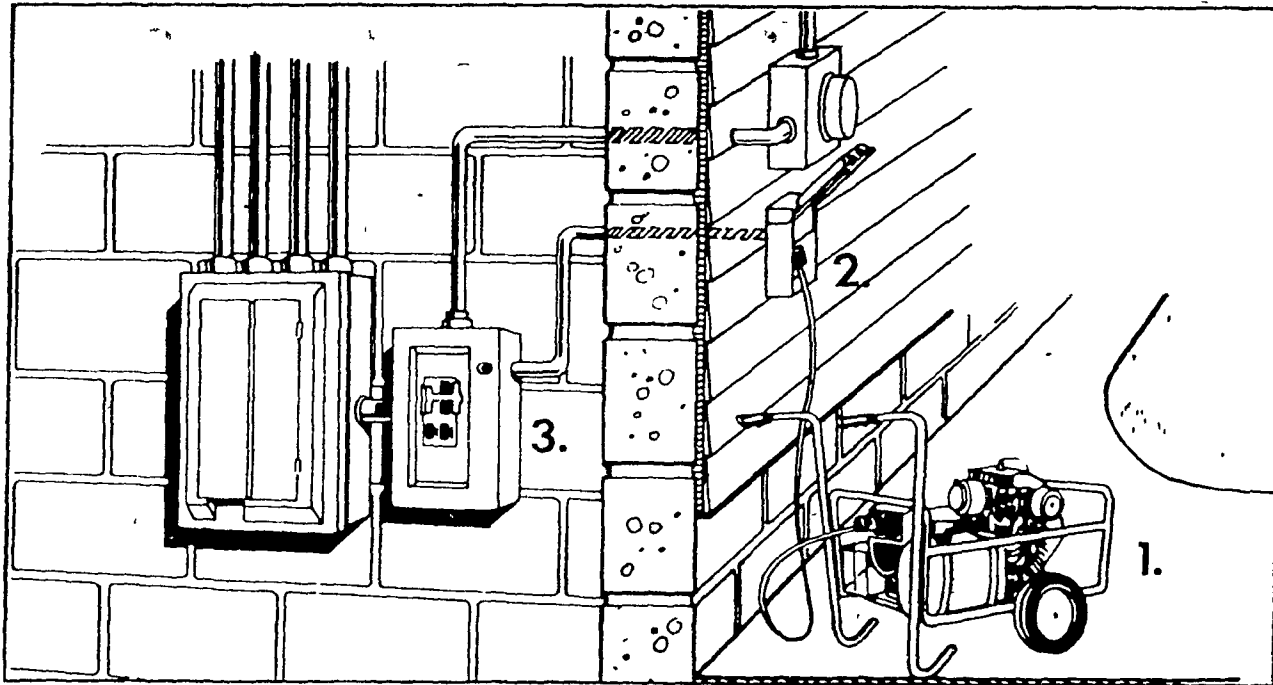

(Turn to Page D16)

How to protect your home during a power blackout

A Kohler Powerhouse Generator with optional Emergency Power Kit (connection box and transfer switch) puts electricity directly into the circuitry of your home. Now you can power essentials like the furnace, refrigerator, freezer, sump pump, and water pump with power to spare for appliances and lights.