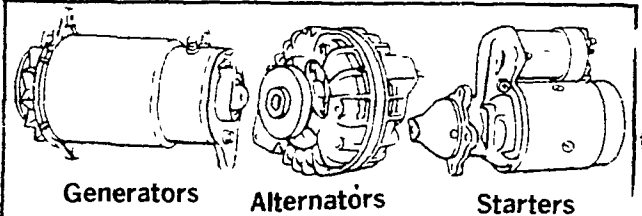

NO NEED TO WEAR A TRUSS

THAT BINDS CUTS GOUGES SLIPS

If you wear a Truss for Rupture, a post card with name and address will get you FREE the complete Rice Plan of Reducible Rupture Control. Used daily by thousands who say they never dreamed possible such comfortable rupture protection. Safety blocks rupture opening without need for bulky trusses gouging pad pressure. Regardless of how long ruptured send your postcard today to W.S. Rice, Inc. Adams, N.Y. 13605 Dept. 177P.

Alternators

Starters

EXPERT REPAIRS

PEQUEA BATTERIES

Ronks, PA 17572