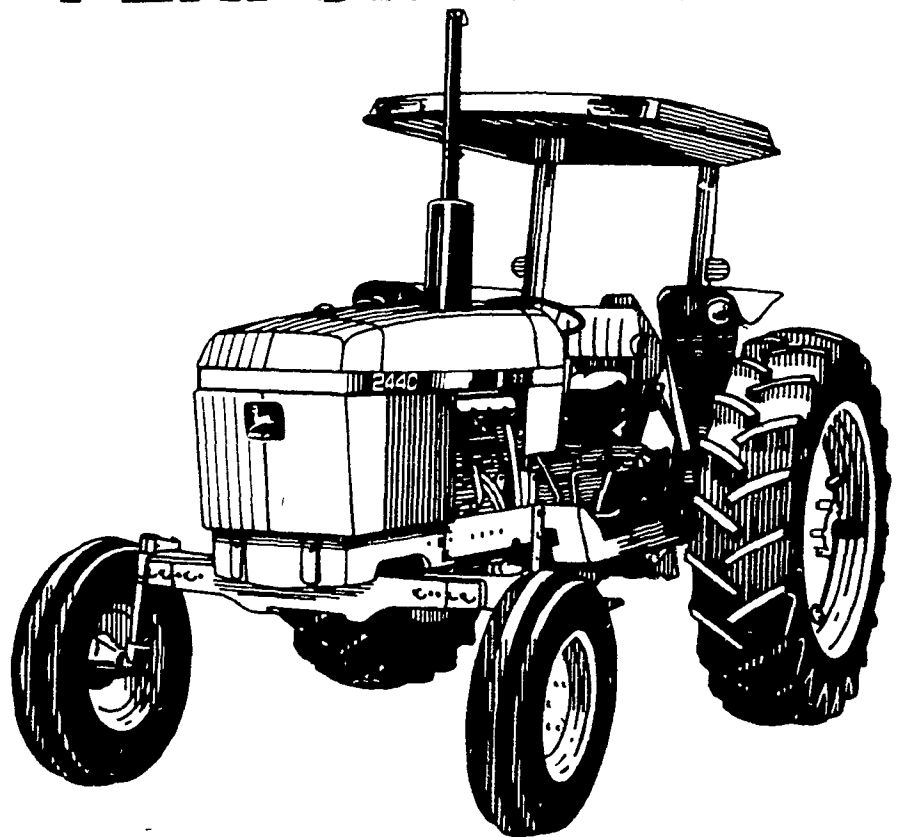

Tight spots? No problem with this 145 Loader

If you're in a confined area with 2100 pounds to lift, you definitely need to have a John Deere 145 Loader in front of you. Short-coupled to the tractor, the 145 is made to order for working in crowded feedlots. Don't just drive a 145, maneuver it — and you'll know why it belongs in your tight spot.

NEW PROFILES OF PERFORMANCE

Not too big for small jobs... not too small for big ones... priced to be the practical alternative: the 60-hp 2440

You'll find you can fit 60 hp into a lot of jobs very economically when you see the new performance of the John Deere 2440 Tractor. Beefed-up engine and drive train combine with John Deere features like Load-and-Depth Control and a closed-center hydraulic system to provide you maximum 60-hp performance in the field or feedlot. A 20 percent increase in hitch lift capacity and new electronic instrument panel round out the new performance of the 2440.