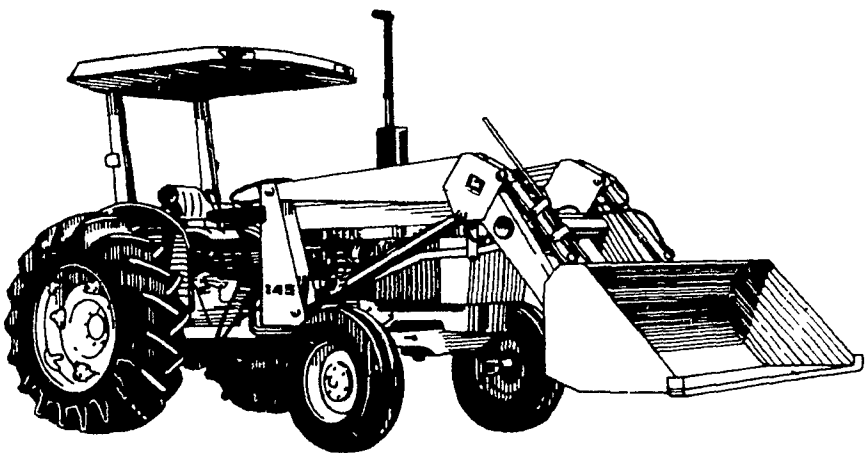

Tight spots? No problem with this 145 Loader

If you're in a confined area with 2100 pounds to lift, you definitely need to have a John Deere 145 Loader in front of you. Short-coupled to the tractor, the 145 is made to order for working in crowded feedlots. Don't just drive a 145, maneuver it — and you'll know why it belongs in your tight spot.

NEW PROFILES OF PERFORMANCE

Not too big for small jobs... not too small for big ones... priced to be the practical alternative: the 60-hp 2440

You'll find you can fit 60 hp into a lot of jobs very economically when you see the new performance of the John Deere 2440 Tractor. Beefed-up engine and drive train combine with John Deere features like Load-and-Depth Control and a closed-center hydraulic system to provide you maximum 60-hp performance in the field or feedlot. A 20 percent increase in hitch lift capacity and new electronic instrument panel round out the new performance of the 2440.

230-bushel capacity, ready for year-round use.

Many medium to large-size livestock operators have found the 54' Spreader ideal for all of their manure-handling problems. A high-carbon-steel log-chain conveyor is standard. An upper beater, hydraulic Power-Seal endgate pan endgate and dash extension are optional. See us soon.

3-hp Snow Thrower

Clears a 20-inch path in no time with its heavy-duty engine and extra reserve power. Throws snow up to 18 feet.

8- and 10-hp Snow Blowers

Big capacity, two-stage snow blowers have five forward speeds and reverse. An optional walk-under cab is available.