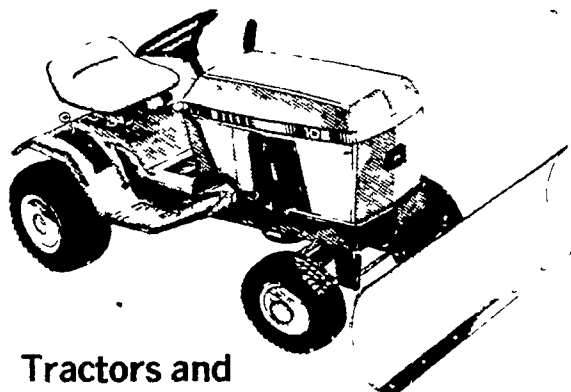

Tractors and Snow Blades

Push snow out of the way with a John Deere Tractor and front-mounted blade. Tractors from 8- to 19.9-hp have capacity-matched blades in 42- to 54-inch widths. Box-beam construction. Optional squeegee available.

230-bushel capacity, ready for year-round use.