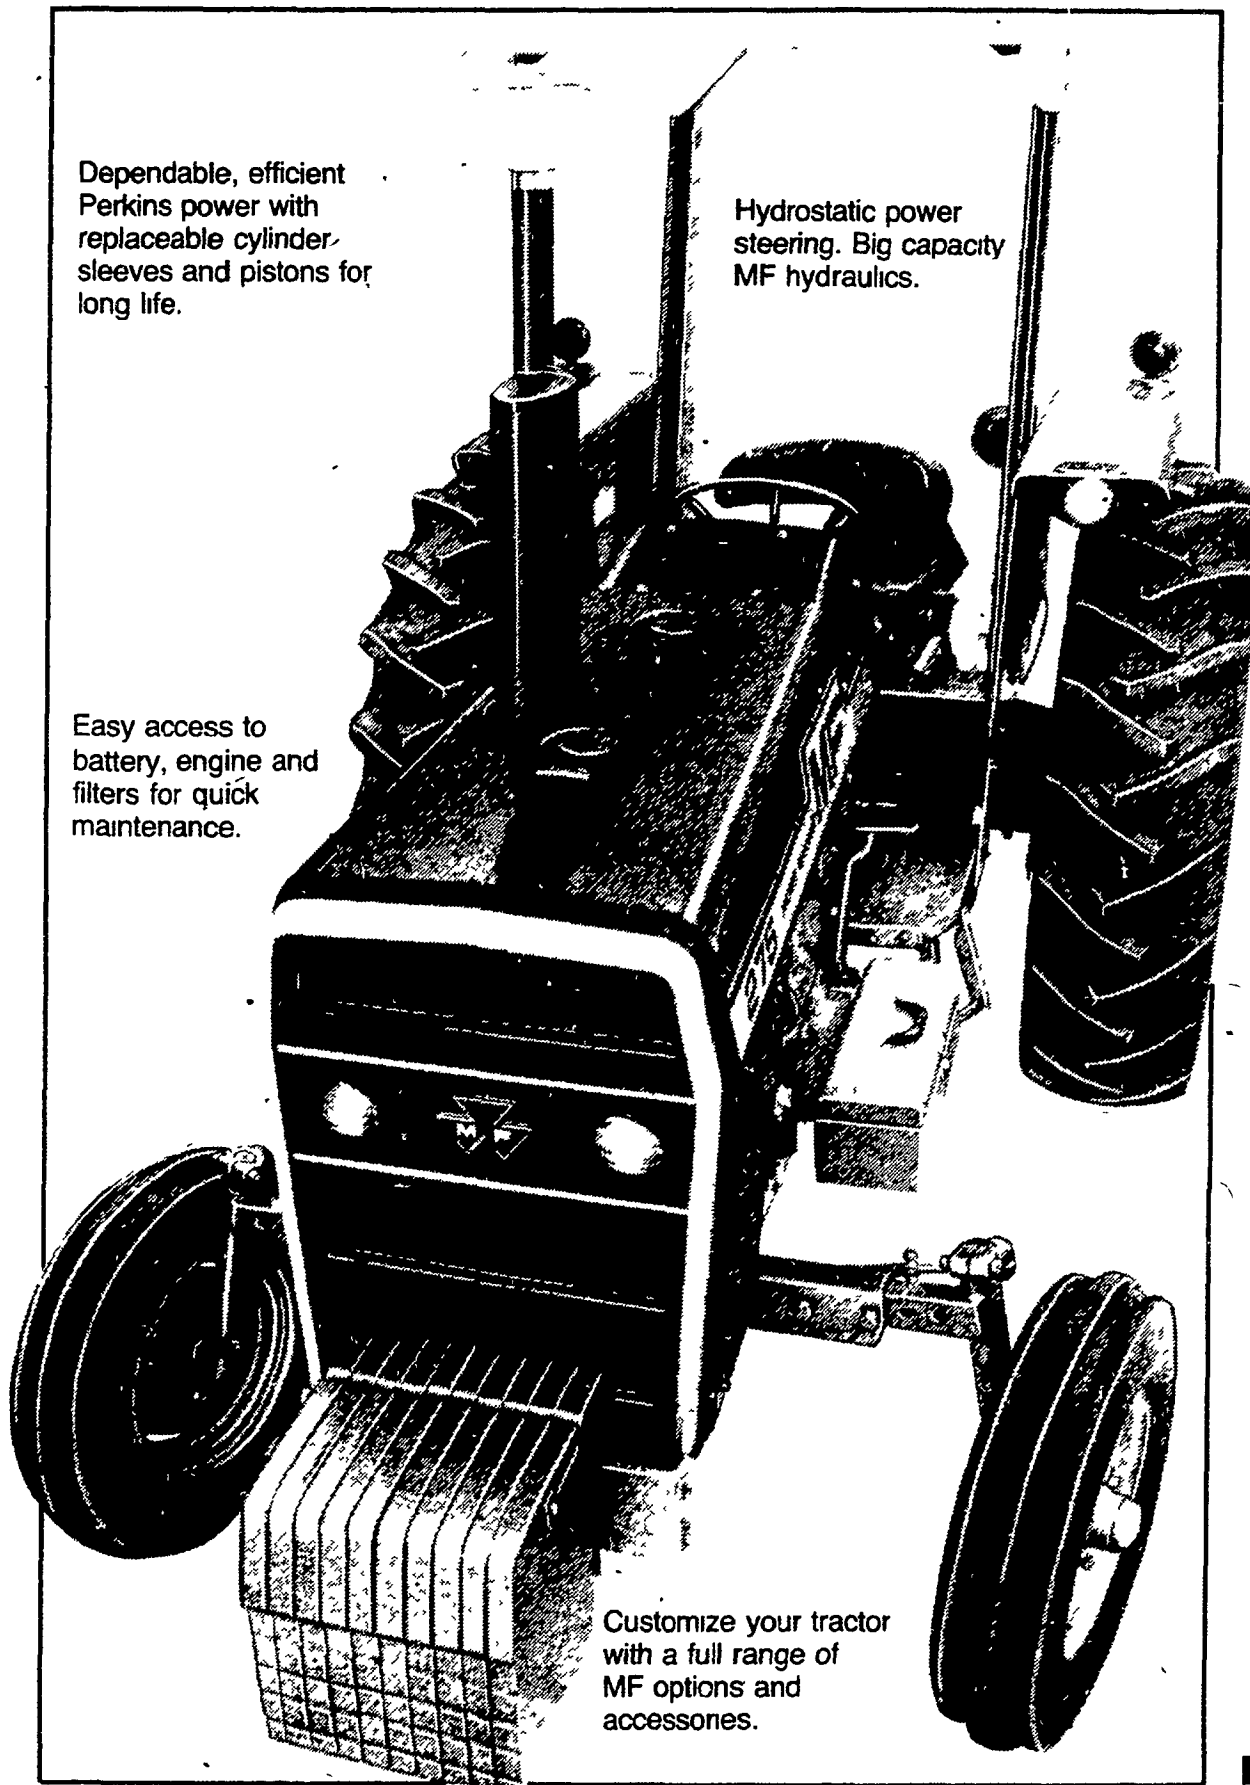

A LITTLE FUEL GOES A POWERFUL LONG WAY.

Dependable, efficient Perkins power with replaceable cylinder-sleeves and pistons for long life.

Hydrostatic power steering. Big capacity MF hydraulics.

Easy access to battery, engine and filters for quick maintenance.

Take the 42 hp MF 245. According to University of Nebraska Tractor Test Data for 1980, this 42 PTO hp model has the best "gallons per hour (2.246 gph)" rating of any farm tractor in its class.

That traditional Perkins diesel fuel efficiency is enhanced by either a standard 8-speed manual transmission or optional 12-speed with 3-speed shift-on-the-go.