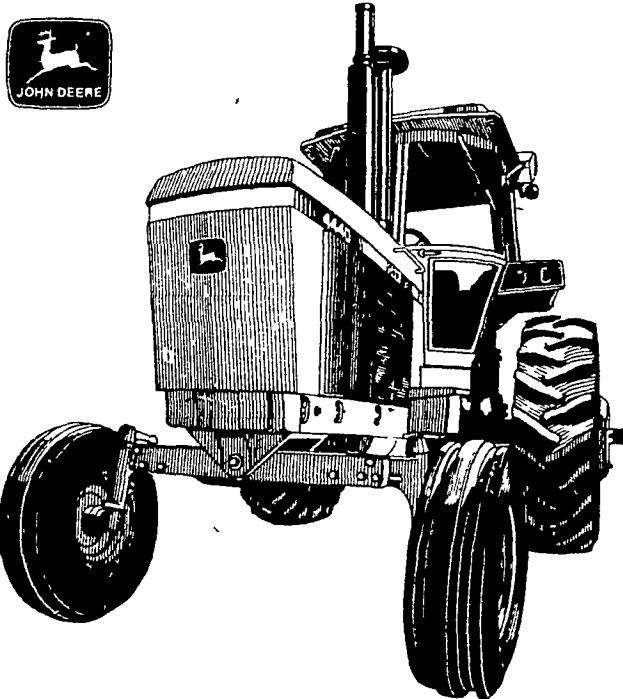

130-hp 4440

A beefy response to your long-term needs

The 4440 is indeed a powerful performer. But just as important, it has the strength to back up that power in the field. From stem to stern, it's beefier than its predecessor. There's a bigger-displacement engine, new engine cooling system, bigger transmission/hydraulic oil cooling system, 4-pinion differential, wider final drives, and bigger drive axles. These are just a few of the points we'd like to cover when you stop by the store and ask for more information on the 4440.

400-bushel capacity

This John Deere 680 Spreader's 400-bushel capacity makes it the biggest spreader we have ever engineered. And most likely one of the largest you'll find anywhere. You'll like the hydraulic shift control and lifetime-warranted all-steel sides. You'll also appreciate the fully hinged shielding and tandem walking-beam wheels, too. Stop in to visit with us about the 680 Spreader.