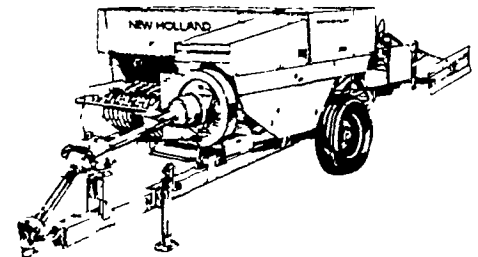

**315 Baler
SAVE $300**