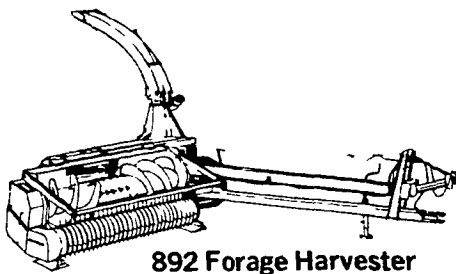

"SUPER BOOM" GIVES YOU MORE OF WHAT YOU WANT IN A LOADER.

GREATEST REACH - DUMP INTO THE CENTER OF LARGE TRUCKS.

LONG WHEELBASE FOR MORE STABILITY.

LOW CLEARANCE HEIGHTS LET YOU OPERATE IN "TIGHT" PLACES

THE "SUPER BOOM" COMBINES SAFETY, STABILITY, AND DURABILITY YOU CAN'T FIND IN ANOTHER LOADER. CHOOSE FROM SIX MODELS, 22-75 HORSEPOWER, GAS OR DIESEL.

SEE "SUPER BOOM" AT YOUR NEARBY SPERRY NEW HOLLAND DEALER LISTED ON THE FACING PAGE. WHILE YOU'RE THERE, ASK HIM HOW YOU CAN SAVE EXTRA DOLLARS ON HAYTOOLS, COMBINES AND FORAGE EQUIPMENT DURING "DOLLAR DIVIDEND DAYS."