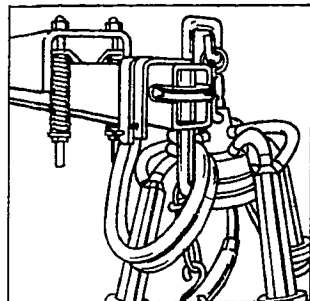

The Surge STO. Rugged telescoping arm for better support, positioning and smoothness.

Rugged and reliable. That's what dairymen asked for in an automatic take-off.

The Surge STO (Simultaneous Take-Off) fills the bill with a precision engineered telescoping arm. The rugged arm supports the milker and can be adjusted individually to each cow for effective milking action.

When the cow is milked out the sensor shuts off the milking vacuum and signals the STO arm to telescope into itself and pivot out from under the cow in one smooth, gentle motion.

Available with electronic or mechanical float milk-flow sensing.