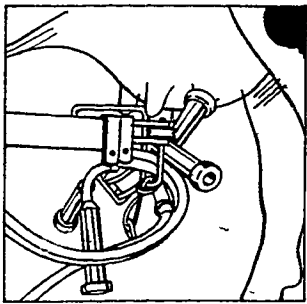

The Surge STO. Rugged telescoping arm for better support, positioning and smoothness.

Rugged and reliable. That's what dairymen asked for in an automatic take-off.

The Surge STO (Simultaneous Take-Off) fills the bill with a precision engineered telescoping arm. The rugged arm supports the milker and can be adjusted individually to each cow for effective milking action.

When the cow is milked out the sensor shuts off the milking vacuum and signals the STO arm to telescope into itself and pivot out from under the cow in one smooth, gentle motion.

Available with electronic or mechanical float milk-flow sensing.