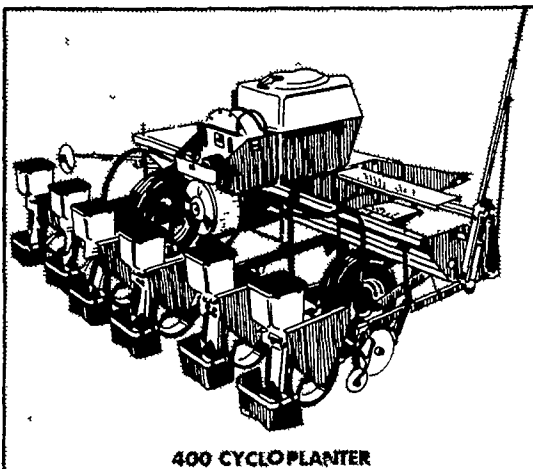

TRACTORS AND SKID LOADERS

STOCK #	ITEM	SALE
(1) A0570	584D Row Crop w/7.50x16 Front w/15.5x38 Rear Tires	\$9950.00
(1) A0631	4130 Skid Loader w/54" Bucket w/8.50x15 Tires w/Electric Clutch w/Lights	\$7250.00
(1) A0632	4130 Skid Loader w/54" Bucket w/8.50x14 Tires w/Auxiliary Front Hyd's	\$7235.00
(1) A0605	4140 Skid Loader w/60" Bucket w/10.00x16.5 Tire w/Lights	\$9995.00

TILLAGE EQUIPMENT

(1) C0707	5500 Chisel Plow - 7 ft.	\$1525.00	(1) E0304	45 Field Cultivator - Mounted - 12½ ft.	\$1475.00
(1) C0706	5500 Chisel Plow 9 ft.	\$1800.00	(1) C0488	475 Disc Harrow - 11½ ft. 9.5Lx14 Tires with Hydraulic Cylinder & Hoses	\$3485.00
(1) C0705	5500 Chisel Plow 11 ft.	\$2050.00	(1) C0578	475 Disc Harrow - 12 ft. 9.5Lx14 Tires with Hydraulic Cylinder & Hoses	\$3515.00
(2) C0708	5513 Chisel Plow 13 ft.	\$2253.00ea	(1) C0072	501 Disk Harrow - 12½ Ft. 9.5Lx14 tires with Hydraulic Cylinder & Hoses	\$4300.00
(2) C0709	5513 Chisel Plow 13 ft.		(1) C0748	490 Disc Harrow - 20½ Ft. - Hydraulic Fold & Tires	\$8000.00
(1) C0710	6000 Conser-Till 10 ft. with Hyd. Cylinder	\$3750.00			
(2) C0703	4500 Field Cultivator 18½ Ft. with Hyd. Fold C0704 (same as above)	\$2500.00ea			

SPREADERS & LOADERS

(1) H0598	540 Spreader with 10.00x20 Used Tires and Splash Guard	\$2425.00
(1) H0599	550 Spreader with 10.00x20 Used tires, Hydraulic End Gate & Splash Guard	\$3135.00
(1) H0148	595 Spreader with 10.00x20 Used tires, Tandem Axle, Hyd. End Gate & Splash Guard	\$7275.00
(3) H0664	2250 Mount-o-Matic Loaders	\$2100.00ea.
H0663	Bucket Extra - 65", 72", 84", 96"	
H0660	Dozer Blade Available	

MISCELLANEOUS

(1) D0364	56 4 Row Planter w/ Double Disk Openers w/Dry Fert	\$2875.00
(1) D0265	400 4 row Cyclo Planter w/Hyd. Drive w/Dry Fert w/Double Disk Openers	\$3975.00
(1) H0572	1250 Grinder/Mixer STD	\$4300.00
(1) D0717	5100 Grain Drill 16x7 Combo w/Double Disk Openers w/Hyd. Lift	\$3625.00