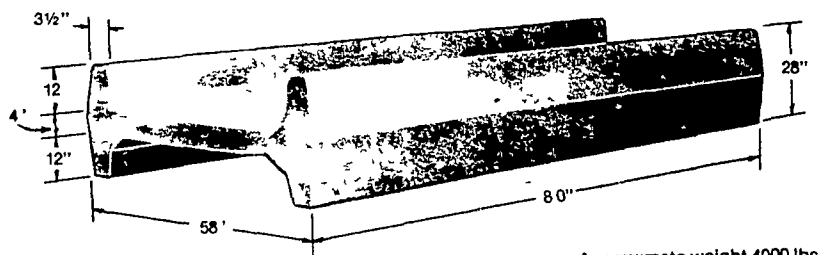

(POLE BARN - TREATED LUMBER DIVISION)

CALL 717-264-9588

5790 SUNSET PIKE, CHAMBERSBURG, PA.

LET SOLLENBERGER SILO & EQUIP. CO. HELP YOU PLAN YOUR NEXT BUILDING

H TYPE FEED BUNK

Approximate weight 4000 lbs

Featuring