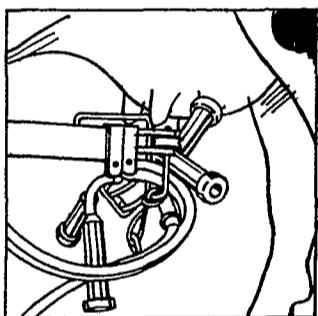

## The Surge STO. Rugged telescoping arm for better support, positioning and smoothness.

Rugged and reliable. That's what dairymen asked for in an automatic take-off.

The Surge STO (Simultaneous Take-Off) fills the bill with a precision engineered telescoping arm. The rugged arm supports the milker and can be adjusted individually to each cow for effective milking action.

When the cow is milked out the sensor shuts off the milking vacuum and signals the STO arm to telescope into itself and pivot out from under the cow in one smooth, gentle motion.

Available with electronic or mechanical float milk-flow sensing.