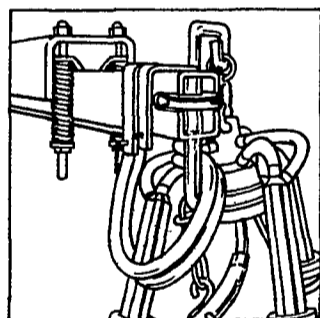

## The Surge STO. Rugged telescoping arm for better support, positioning and smoothness.

Rugged and reliable. That's what dairymen asked for in an automatic take-off.

The Surge STO (Simultaneous Take-Off) fills the bill with a precision engineered telescoping arm. The rugged arm supports the milker and can be adjusted individually to each cow for effective milking action.

When the cow is milked out the sensor shuts off the milking vacuum and signals the STO arm to telescope into itself and pivot out from under the cow in one smooth, gentle motion.

Available with electronic or mechanical float milk-flow sensing.