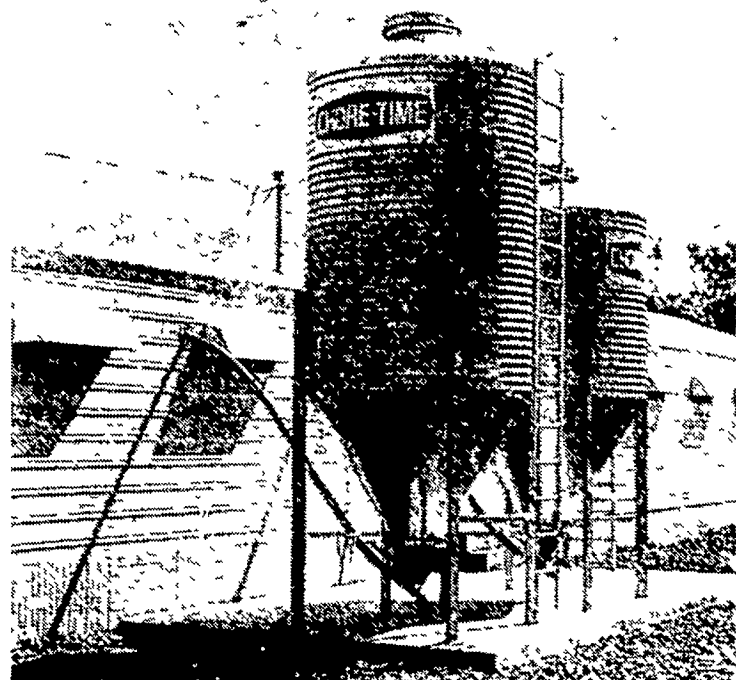

## Rohn Agri Products

GESTATION

NURSERY

FARROWING

the systems that make hogs **SUPER THRIFTY ...SUPER PROFITABLE...SUPER EASY TO RAISE**

COMPLETELY GALVANIZED BINS

### ventilation . . .

Keep animals comfortable, and you keep them far more thrifty and far more profitable. Chore-Time's Advanced Air Systems approach combines controlled air inlets with the finest variable speed and single speed fans and other components. They're fitted to your specific building. The result is year-around, day-in and day-out comfort for your animals.

### sow feeding . . .

Taking gestating sows out of the "maddening crowd" and putting them into their own individual stalls with a Chore-Time feeding system is the way to bigger litters, better litters, more litters from each sow, and more money for you to keep. Farmers can get back \$16 or more for every dollar invested in a Chore-Time Sow Feeding System.