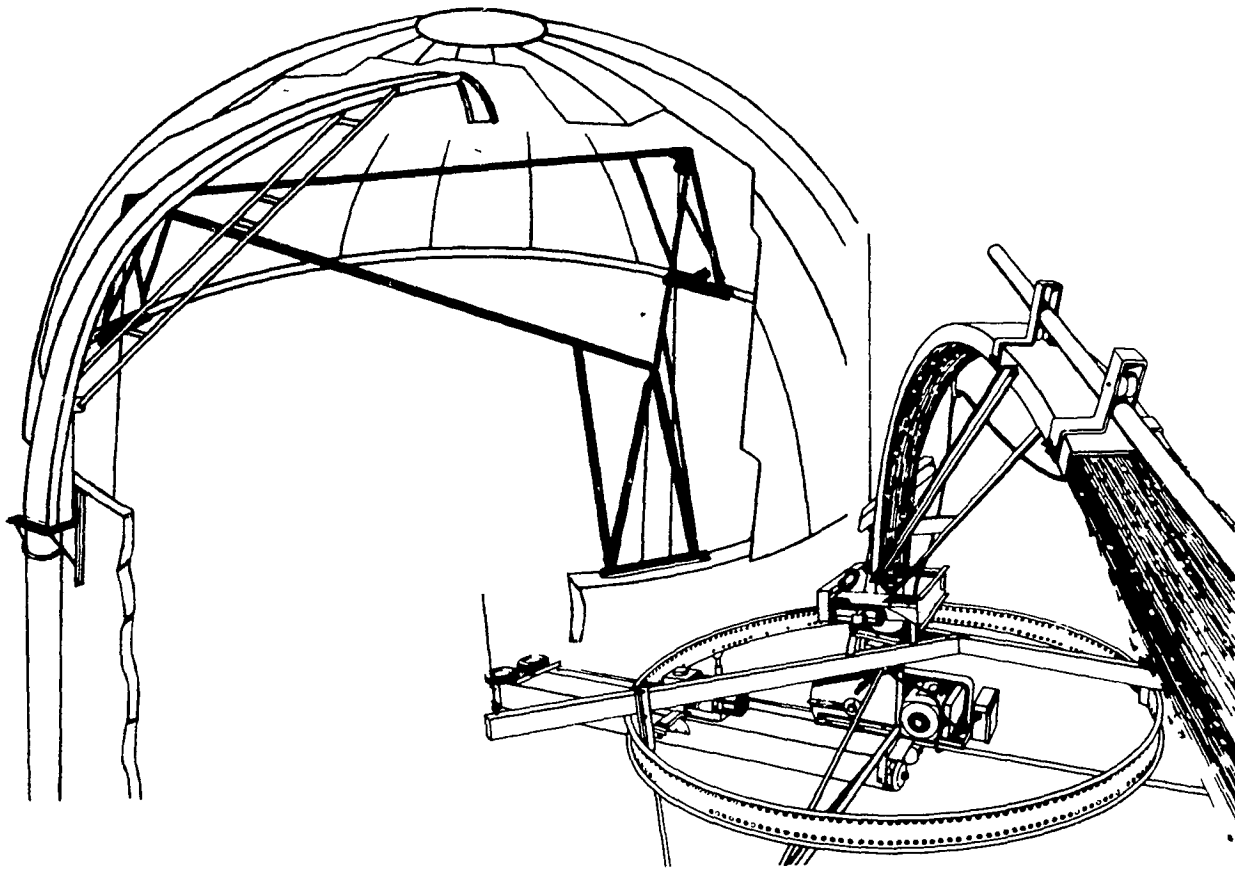

### Cuts evenly

Another reason why all ring-drive silo unloaders are not alike: Wide-stance hexapod 3-point suspension features big 6-inch pulleys and 5/10-inch steel cables to assure proper balance, less stress. Machine can't tip or tilt; cuts level, from top to bottom. Can be installed in empty, partly empty or full silo.