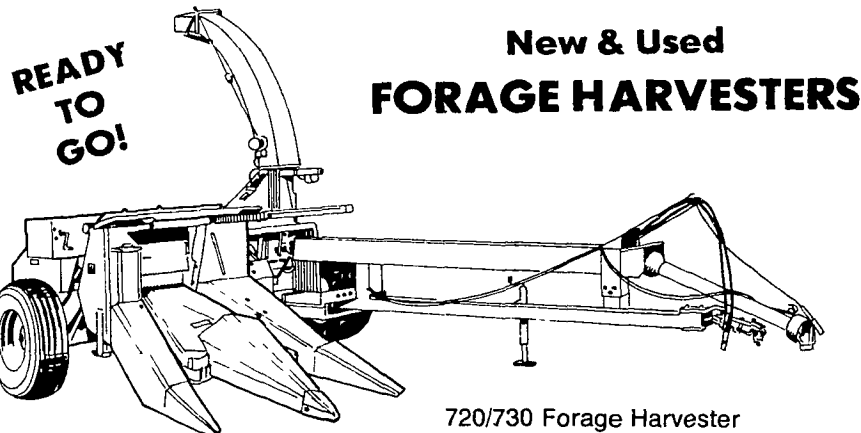

Up to **25% off** regular list prices

Get your share of super savings now in our Down to Earth Sale! We've cut prices in a big way on plow bottom parts. You name it. We have it. Heavy duty upset shares, deep suck shares, flat shares, trash plates, colter blades, shins, and landsides. And all are highest IH quality. The best in any furrow. Finest high carbon steel, heat treated, tested and proved. Stop in now. Buy now to get high quality and low prices!

**INTERNATIONAL AGRICULTURAL EQUIPMENT**

**Top Value! NEW EQUIPMENT SPECIALS...**

- ★ WOODS 7' & 8' REAR MOUNTED BLADES
- ★ IH 284 GAS TRACTOR - WITH OR WITHOUT BLADE OR LOADER
- ★ AMCO HEAVY DUTY 12' DISK HARROW

Stop In Soon, And We'll Show You Through Our Certified Service Center

Certified Pro-Ag Dealer

**IH 9,000 FT. SISAL AND PLASTIC BALER TWINE IN STOCK!**

**New & Used FORAGE HARVESTERS**

• Finance Plans Available — Call Us For A Demonstration!