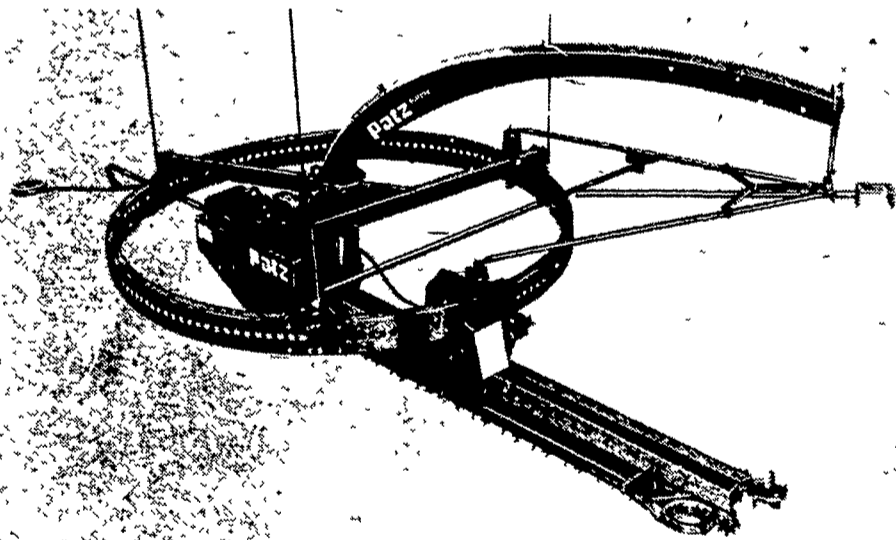

THE PATZ SOLUTION: Reliable Year-Round Feeding

You know the problems caused by hard packed and frozen silage. Patz gives you two solutions to the problem — the Model RD-790 ring-drive silo unloader and the Model 98B surface-drive silo unloader.

Both unloaders feature a double-hook gathering chain with hardened steel cutters and claws that rip through frozen and packed silage. When you push the button, you know you can count on a smooth feeding operation.

Evaluate our powered silo wall cutters. Spring tension holds 4 self-sharpening steel cutter blades in place to follow the curve of the silo wall. This keeps silage from building up along the walls, so you can be sure that you're getting all the feed where it belongs... in the feeder and not stuck to the walls.

The claws and cutters of the gathering chain deliver a steady flow of silage day after day.

Want to know more about the Patz system? See your Patz dealer. He'll show you Patz quality and reliability... two important words to a farmer like you.