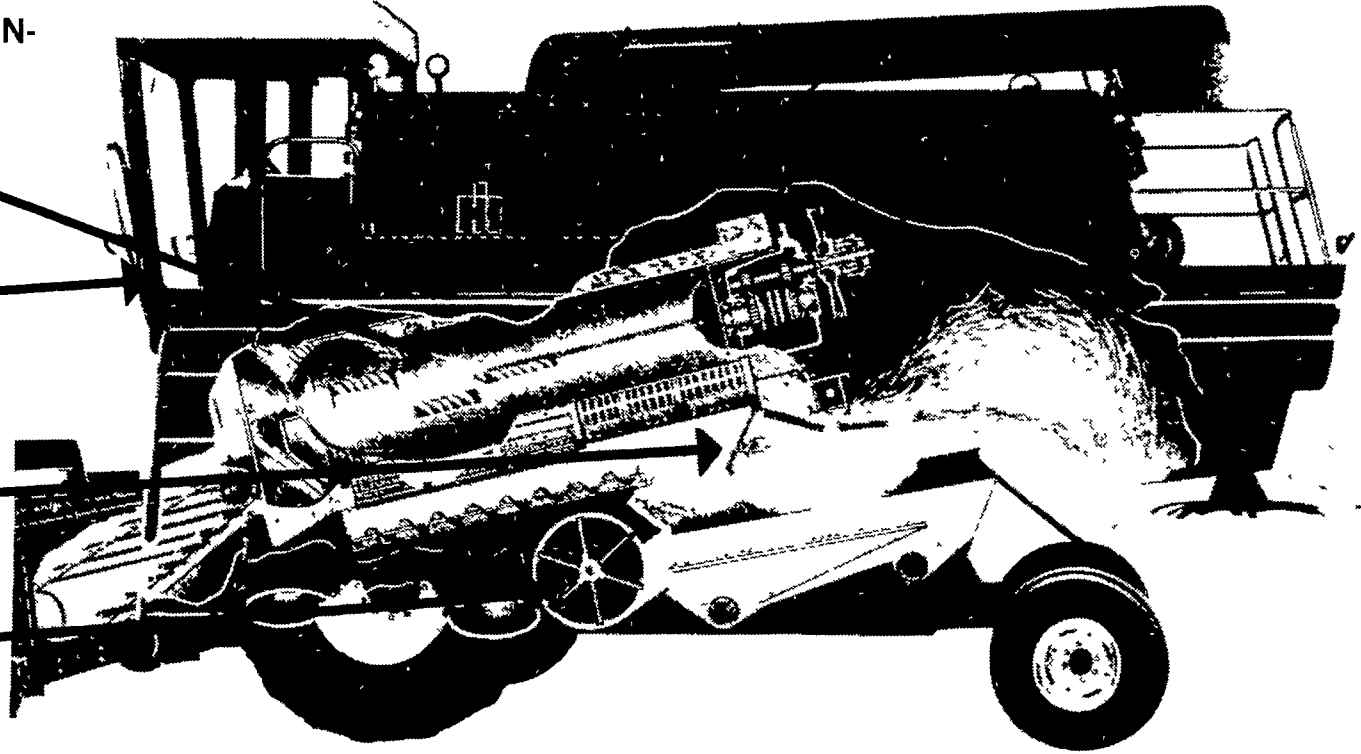

IH COMBINE HEADQUARTERS IN EASTERN PA. FEATURING...

AXIAL-FLOW SIMPLICITY — THE MOST MODERN OF ALL THE FIELD PROVEN IH AXIAL-FLOW COMBINES SAVE MORE GRAIN AND CAUSE LESS CRACKAGE

SIMPLE, SINGLE—ROTOR DESIGN—
Rotor is only moving part in
Threshing-Separating Area. No
STRAW WALKERS!

**IH HAS THE ONLY
COMPLETE AXIAL-FLOW
COMBINE LINE...**

**C.B. HOOBER & SON, INC
IS THE IH COMBINE
DEALER IN EASTERN
PENNSYLVANIA!**

	1480	1460	1440
Horsepower	190	170	135
Grain tank capacity	208 bu	180 bu	145 bu
Rigid cutter-bar headers	13 to 30'	13 to 24'	13 to 24'
Flexible cutterbar headers	13 to 22 5'	13 to 22 5'	13 to 22 5'
Corn heads	4 to 8-row	4 to 8-row	4 to 6-row

USED COMBINE SPECIALS

IH 80 Pull type w/7' Platform
IH 1480 1979 A.C. 30 5x32 Tires, 300 Hours
AC Gleaner G Combine diesel, gear, grow corn head 13' platform
John Deere 95 gas, gear, 3 row head 12' platform
IH 715 Combine Diesel, late model w/model 810 13 header
John Deere 6600D w/6 row corn head & platform
John Deere 4400 Combine gear drive air cond 1086 hours, 4 row wide head 213 flex 3 head
IH 1460 Axial Flow Combine, diesel hydro 989 hours radio excellent condition
John Deere 7700 Combine hydro air cond, 1845 hours w/6 row corn head 16' platform, \$29,000
Massey Ferguson 300 Combine, gas gear 10 ft platform 2 row head
John Deere 45 diesel gear, 10 platform, 2 row head
815 combine 4 row head and 13 header