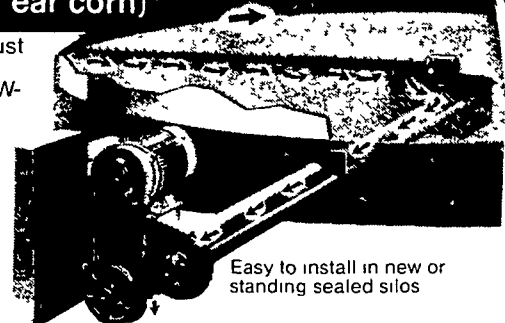

BOTTOM UNLOADERS LAIDIG POW-R-SWEEP auger unloads high moisture grain that won't free flow! BOTTOM UNLOADERS

Laidig bottom unloaders do just that! Unload grain from center to wall all round the base. POW-R-SWEEP auger makes a 360° cycle. Prevents bridging, reduces spoilage and frozen masses. Ruggedly built for low maintenance. Wide choice of model sizes. Adjustable unloading speeds. Dependable parts and service if and when needed.