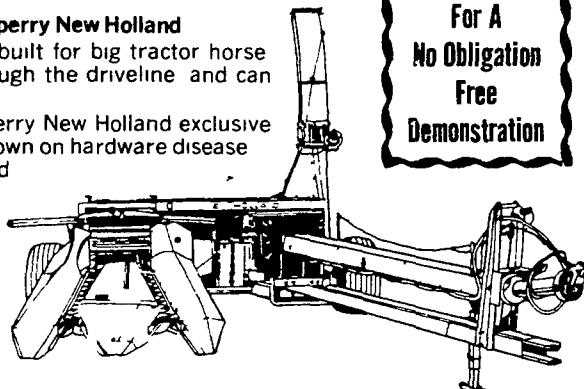

MIFFLINBURG FARM SUPPLY, INC.

East Chestnut St., Mifflinburg, PA 17844
Phone: (717) 966-3114

SPERRY NEW HOLLAND
OUR POLICY ON MACHINERY, PARTS & SERVICE
• QUALITY FIRST • AT A FAIR PRICE

**Model 892: A real heavyweight
when it comes to capacity.**

It's the biggest capacity pull-type offered by Sperry New Holland

The 892" is an extra heavy duty chopper built for big tractor horse
power. It'll take up to 150 horsepower through the driveline and can
be used with tractors up to 175 horsepower

- Optional electronic metal detector — a Sperry New Holland exclusive
  — reduces harvester damage and can cut down on hardware disease
- Available with 12 knife or 8 knife cutterhead
- Exclusive underbeveled knives
  never need rebeveling make
  knife sharpening fast and easy
- Flip up feed roll makes shearbar
  adjustment easy
- Big choice of crop heads in-
  cluding the exclusive interchange-
  able 3 row crop head/windrow
  pickup 2 row low-profile crop
  head, conventional windrow pick-
  up sickle bar and ear corn snap-
  ping heads
- Under knife baffles increase
  capacity

Call Us
For A
No Obligation
Free
Demonstration

**WAIVER OF FINANCE ON
NEW & USED FORAGE EQUIPMENT
TILL MARCH 1, 1981**

USED EQUIPMENT

McConnell forage Wagon, NH 202 Ground Drive
3 Beater, w/Roof Spreader
Case 995 SP Windrower NI 214 Spreader
w/10 Ft Head Several Other Good Used
NH 273 Baler w/Engine Spreaders
(2) NH 273 Balers w/54A NH 26 Hopper Blower
throwers AC Snap Coupler Rear
NH 275 Baler w/Thrower Blade 8 ft
Ford 532 Baler w/Engine (2) NH 479 Haybines
NH 272 Baler w/Engine NI 218 Manure Spreader
NH 275 Baler w/Engine NH 1469 Haybine
AC 160 Utility Tractor NH 489 Haybine (Excellent
340 Farmall Utility tractor w/ Condition)
Loader Hydra-Mac 8C Skid Loader
Farmall M Tractor Hydra-Mac 12C Skid Loader
AC 80-S Mower IH 3200 Skid Loader
NH 365 Tank Spreader NH L-35 Skid Loader
NH 346 Tank Spreader

WAIVER OF FINANCE
★ All New & Used Forage
Equipment
★ Harvesters - with Row Crop
or Pickup Head till
March 1, 1981

**AUTHORIZED
SPERRY NEW HOLLAND
PARTS and SERVICE**

STARLINE

**SALES & SERVICE
PARTS & EQUIPMENT**

L. H. BRUBAKER, INC.

350 Strasburg Pike, Lancaster, PA
Phone: 717-397-5179

**CALL OUR FRIENDLY
SALESMAN BOB GANTZ**
717-397-5179 or 687-6002 Or
Call His Home 653-5020 anytime.