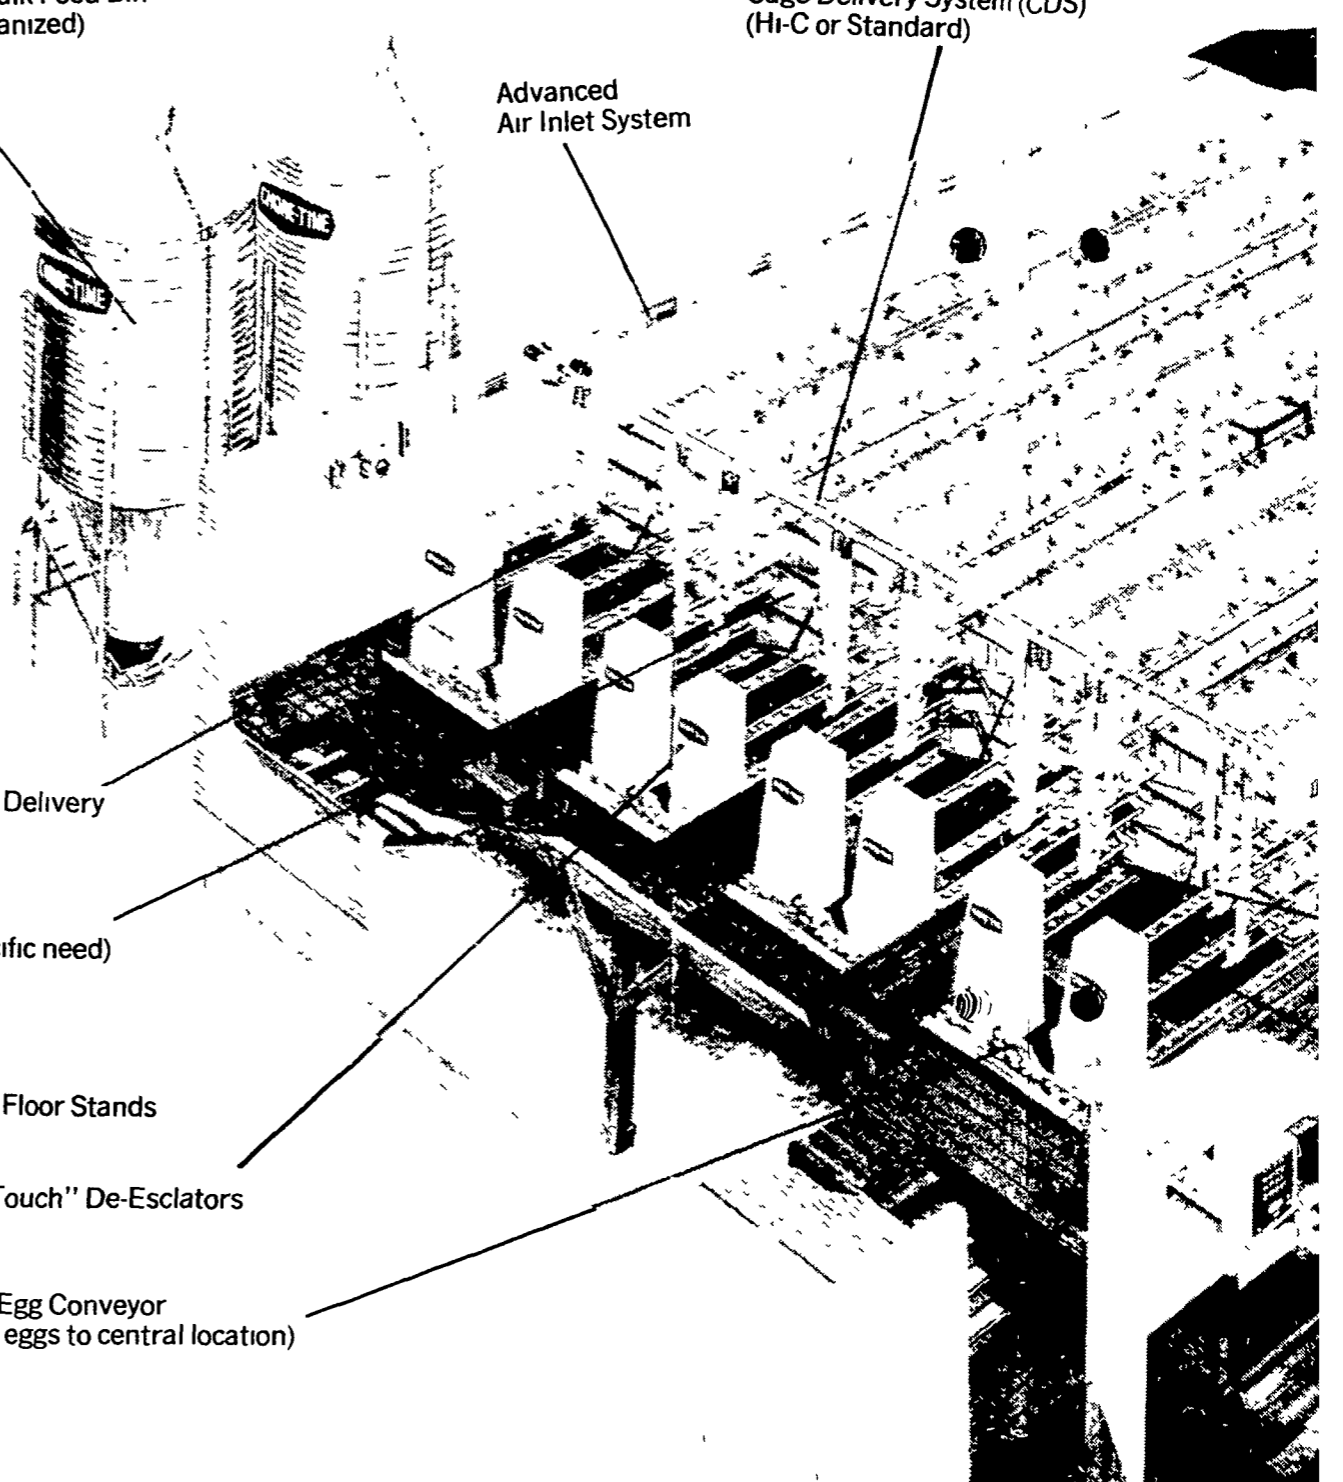

**"MORE R.O.I.* per bird -
 not just less cost per
 bird housed."**

*Return on investment

Weather Proof Bulk Feed Bin
 (Completely galvanized)

Cage Delivery System (CDS)
 (Hi-C or Standard)

Advanced
 Air Inlet System

Straight Line Auger Feed Delivery
 (Guaranteed 10 years)

Watering Systems
 (Designed for your specific need)

"Uni-Frame" Floor Stands

"Soft Touch" De-Escalators

Cross Egg Conveyor
 (Flows eggs to central location)