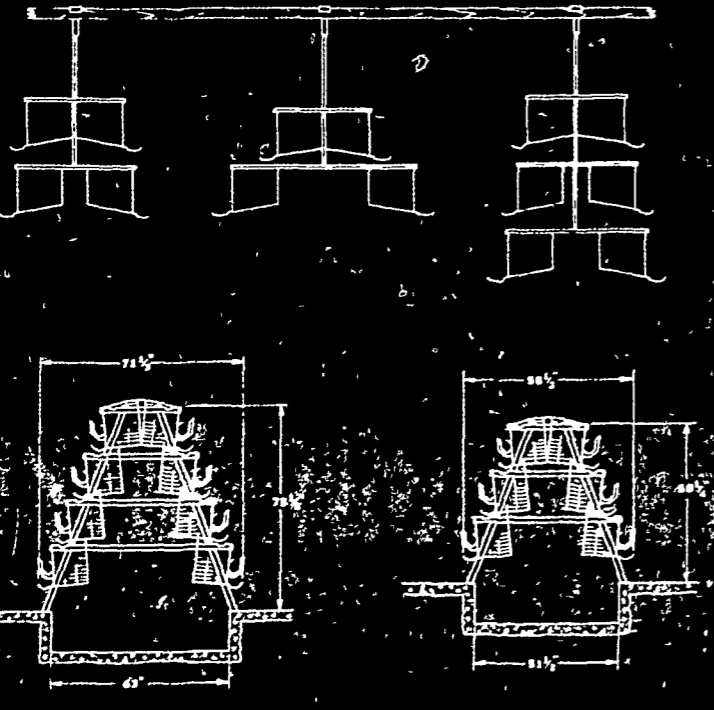

Straight Line Auger Feed Delivery
 (Guaranteed 10 years)

Watering Systems
 (Designed for your specific need)

"Uni-Frame" Floor Stands

"Soft Touch" De-Escalators

Cross Egg Conveyor
 (Flows eggs to central location)

Floor Supported Cages

Suspended Cages

**SEE US IF YOU
 OR REMO**