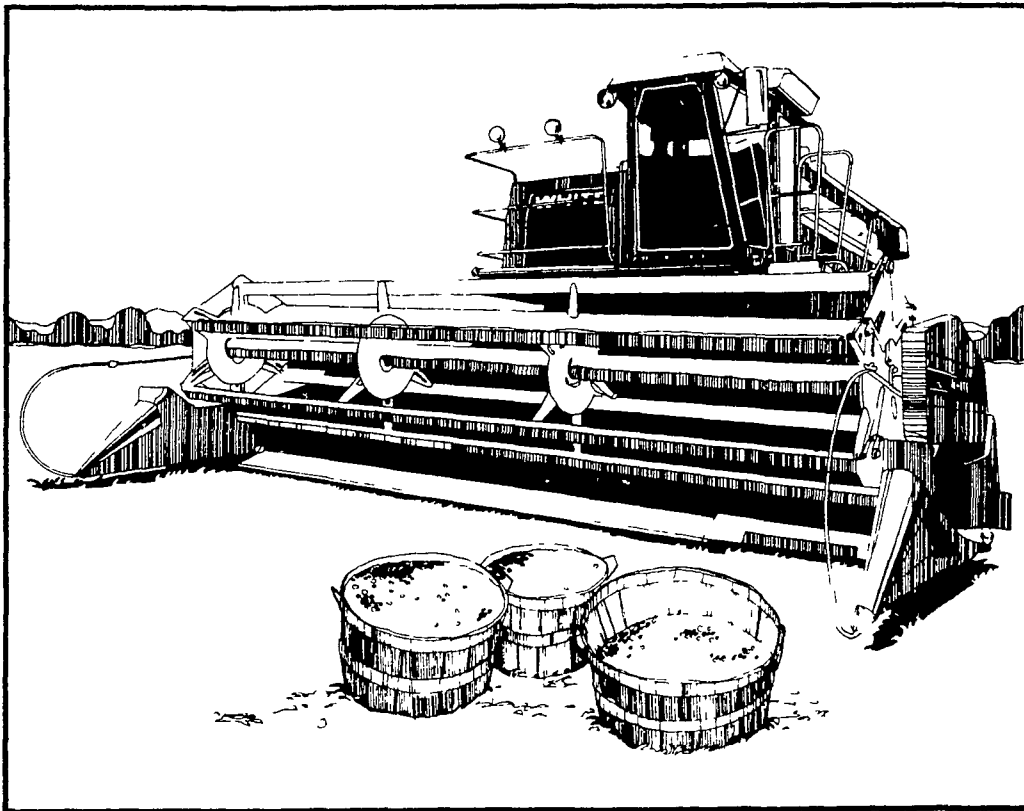

White® 8700 & 8900 Harvest Boss® Combines

...the corn & soybean savers

Cut losses where they start. Let the Kwik-Cut Cutterbar save you up to 2½ more bushels per acre.

We've got your answer to increasing your soybean yields...up to 2½ more bushels per acre...the White® Kwik-Cut Cutterbar.

Kwik-Cut gives you four times the number of cuts per stroke as a conventional cutterbar. This reduces the distance the stem is "pushed" before being cut by 50%. So whiplash, shatter and stubble losses are all considerably less.

Now match the crop saving ability of Kwik-Cut to the performance of a White Harvest Boss® Combine. We suggest the conventional 170 bu. capacity of the 8900 or the 150 bu. 8700. Together, Kwik-Cut and a Harvest Boss Combine are a sure way to fight the rising costs of farming. See us soon.

Both the 145 hp 8900 and the 118 hp 8700 Harvest Bosses feature hydrostatic transmissions, 14-channel monitoring systems, in-cab, on-the-go adjustments for reel height, concave, cylinder speed and more.