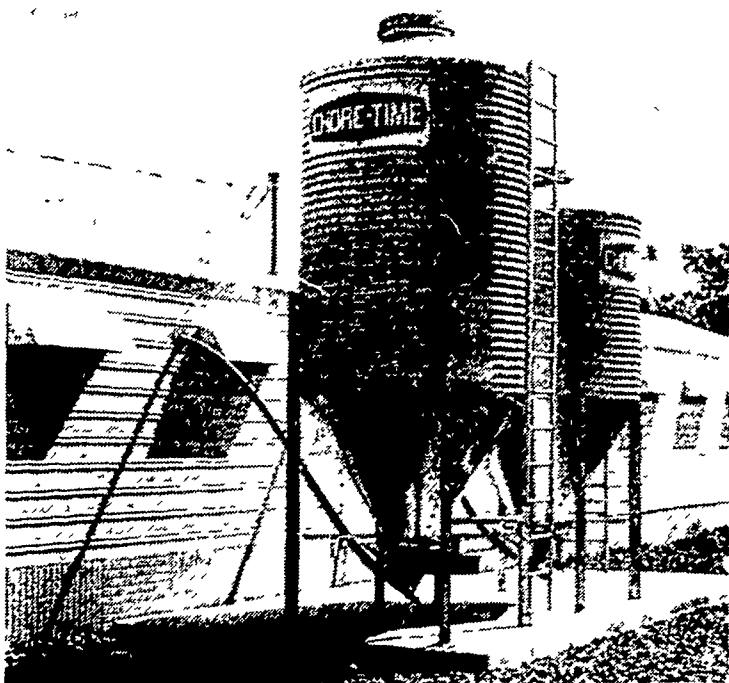

GESTATION

NURSERY

FARROWING

the systems that make hogs **SUPER THRIFTY ...SUPER PROFITABLE...SUPER EASY TO RAISE**

COMPLETELY GALVANIZED BINS

ventilation . . .

Keep animals comfortable, and you keep them far more thrifty and far more profitable. Chore-Time's Advanced Air Systems approach combines controlled air inlets with the finest variable speed and single speed fans and other components. They're fitted to your specific building. The result is year-around, day-in and day-out comfort for your animals.

sow feeding . . .

Taking gestating sows out of the "maddening crowd" and putting them into their own individual stalls with a Chore-Time feeding system is the way to bigger litters, better litters, more litters from each sow, and more money for you to keep. Farmers can get back \$16 or more for every dollar invested in a Chore-Time Sow Feeding System.