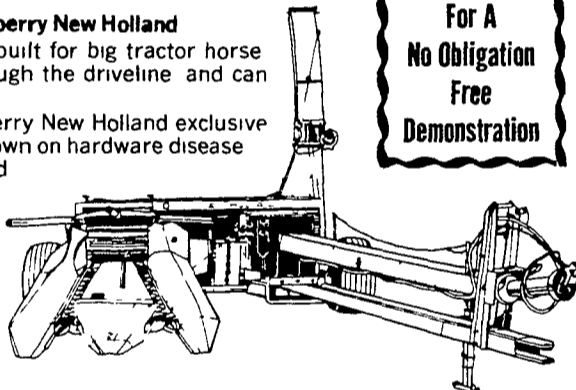

**SPERRY NEW HOLLAND**

OUR POLICY ON MACHINERY, PARTS & SERVICE  
• QUALITY FIRST • AT A FAIR PRICE

**Model 892: A real heavyweight when it comes to capacity.**

It's the biggest capacity pull-type offered by Sperry New Holland. The "892" is an extra heavy duty chopper built for big tractor horse power. It'll take up to 150 horsepower through the driveline and can be used with tractors up to 175 horsepower.

- Optional electronic metal detector - a Sperry New Holland exclusive - reduces harvester damage and can cut down on hardware disease
- Available with 12 knife or 8 knife cutterhead
- Exclusive underbeveled knives never need rebeveling make knife sharpening fast and easy
- Flip up feed roll makes shearbar adjustment easy
- Big choice of crop heads including the exclusive interchangeable 3 row crop head/windrow pickup 2-row low profile crop head conventional windrow pickup sickle-bar and ear corn snapping heads
- Under-knife baffles increase capacity