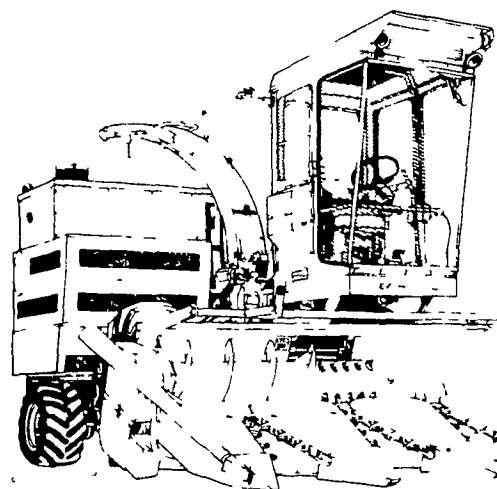

24" Circulating Fans w/swivel Mounting Bracket \$89.00

36" 2-Speed Mobile Air Mover \$389.00

STRALEY FARM SUPPLY
 1760 East Canal Road
 Dover, PA 17315

Hesston stack hand
 Gehl roll baler
 Newcosh mower
 Used hay rakes
 Ford 7700 w/600 hrs
 Ford 8000, good shape
 Ford 7000, new motor, new tires
 Ford 5000
 Ford 3000, 1979 model, 12,000 miles
 20 used garden tractors
 JD, Economy, IH, Wheelhorse, Bolens, MF, Montgomery-Ward, Cub
 1979 Chev 1/2 ton pickup truck, 12,000 mi, air cond, 4 wheel drive
 717-292-2631
 or 292-4443

MESSICK FARM EQUIPMENT

MESSICK'S Are Recognized As A Leader In Hay and Forage Equipment.... So Before You Buy - SEE THE EXPERTS!

Be Prepared For A Super Corn Crop With A **SUPER HARVESTER**
THE NEW HOLLAND 1895 FORAGE HARVESTER
 * Waiver of Finance Available *

WANTED! Self Propelled And Pull Type HARVESTERS • Also Forage Wagons •

THE LITTLE GIANT NEW HOLLAND Model 707
 Get extra-performance features in a tractor-mounted harvester.
 The Sperry New Holland Model 707 forage harvester is an economical, tractor-mounted harvester that features a rugged 9-knife cutterhead, built-in knife sharpener, extra strength all over! This highly maneuverable harvester gives you excellent traction in wet fields. It's also available with windrow pickup