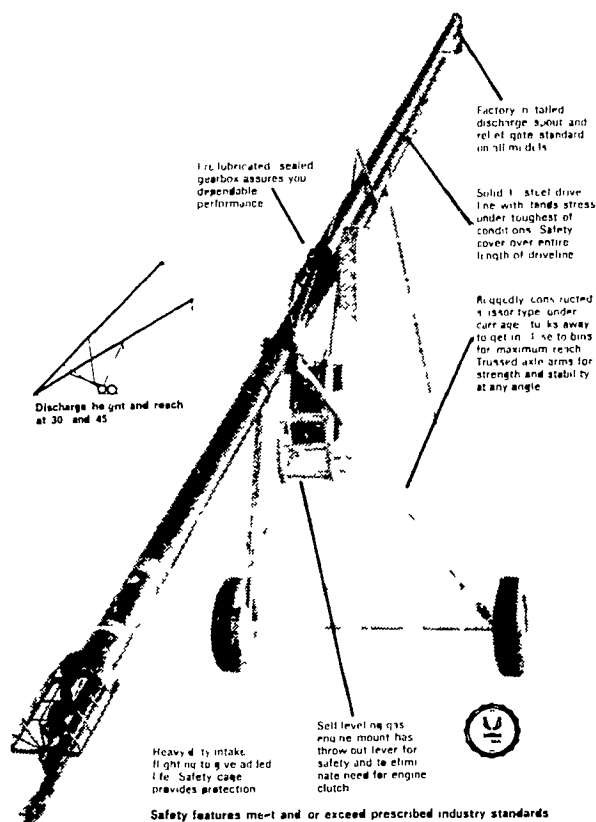

11' - 2 Bar - 3 Pt. Hitch With Extensions
Reg. Price \$2014.00
Less 30% **\$1409⁸⁰**

5' - 2 Bar - 3 Pt. Hitch
Reg. Price \$970.00
Less 30% **\$679⁰⁰**

1 ROW POTATO PLOW HEAVY ANGLE TOW BAR

Features:

- FRAME - Welded Construction
- SHANK 1" x 4"
- HITCH - Standard Category I
- BUSHER SHAPE - Full 12" or 14" Cut

Our Low Price

\$97.85

Beat The Price Increase By Buying From Present Inventory Now!

SPEED KING HI-ANGLE AUGERS

Here Are A Few Reasons Why Speed King Augers are a Better Buy:

AUGERS IN STOCK COMPLETE WITH FLEX-I-BOOT HOPPER AND 3' DOWNSPOUT

INVENTORY AVAILABLE:

- 6"x27' PTO Drive 3 ft. Down Spout
- 6"x53' PTO 3 ft. Down Spout
- 8"x27' Electric 3 ft. Down Spout
- 8"x34' PTO 3 ft. Down Spout
- 8"x34' Electric 3 ft. Down Spout
- 8"x41' Electric 3 ft. Down Spout
- 8"x46' Electric 3 ft. Down Spout
- 8"x53' PTO 5 ft. Down Spout
- 8"x60' Electric 5 ft. Down Spout
- 8"x60' PTO with Corn Screen 3 ft. Down Spout
- 10"x51' PTO Drive
- 10"x51' Electric Drive