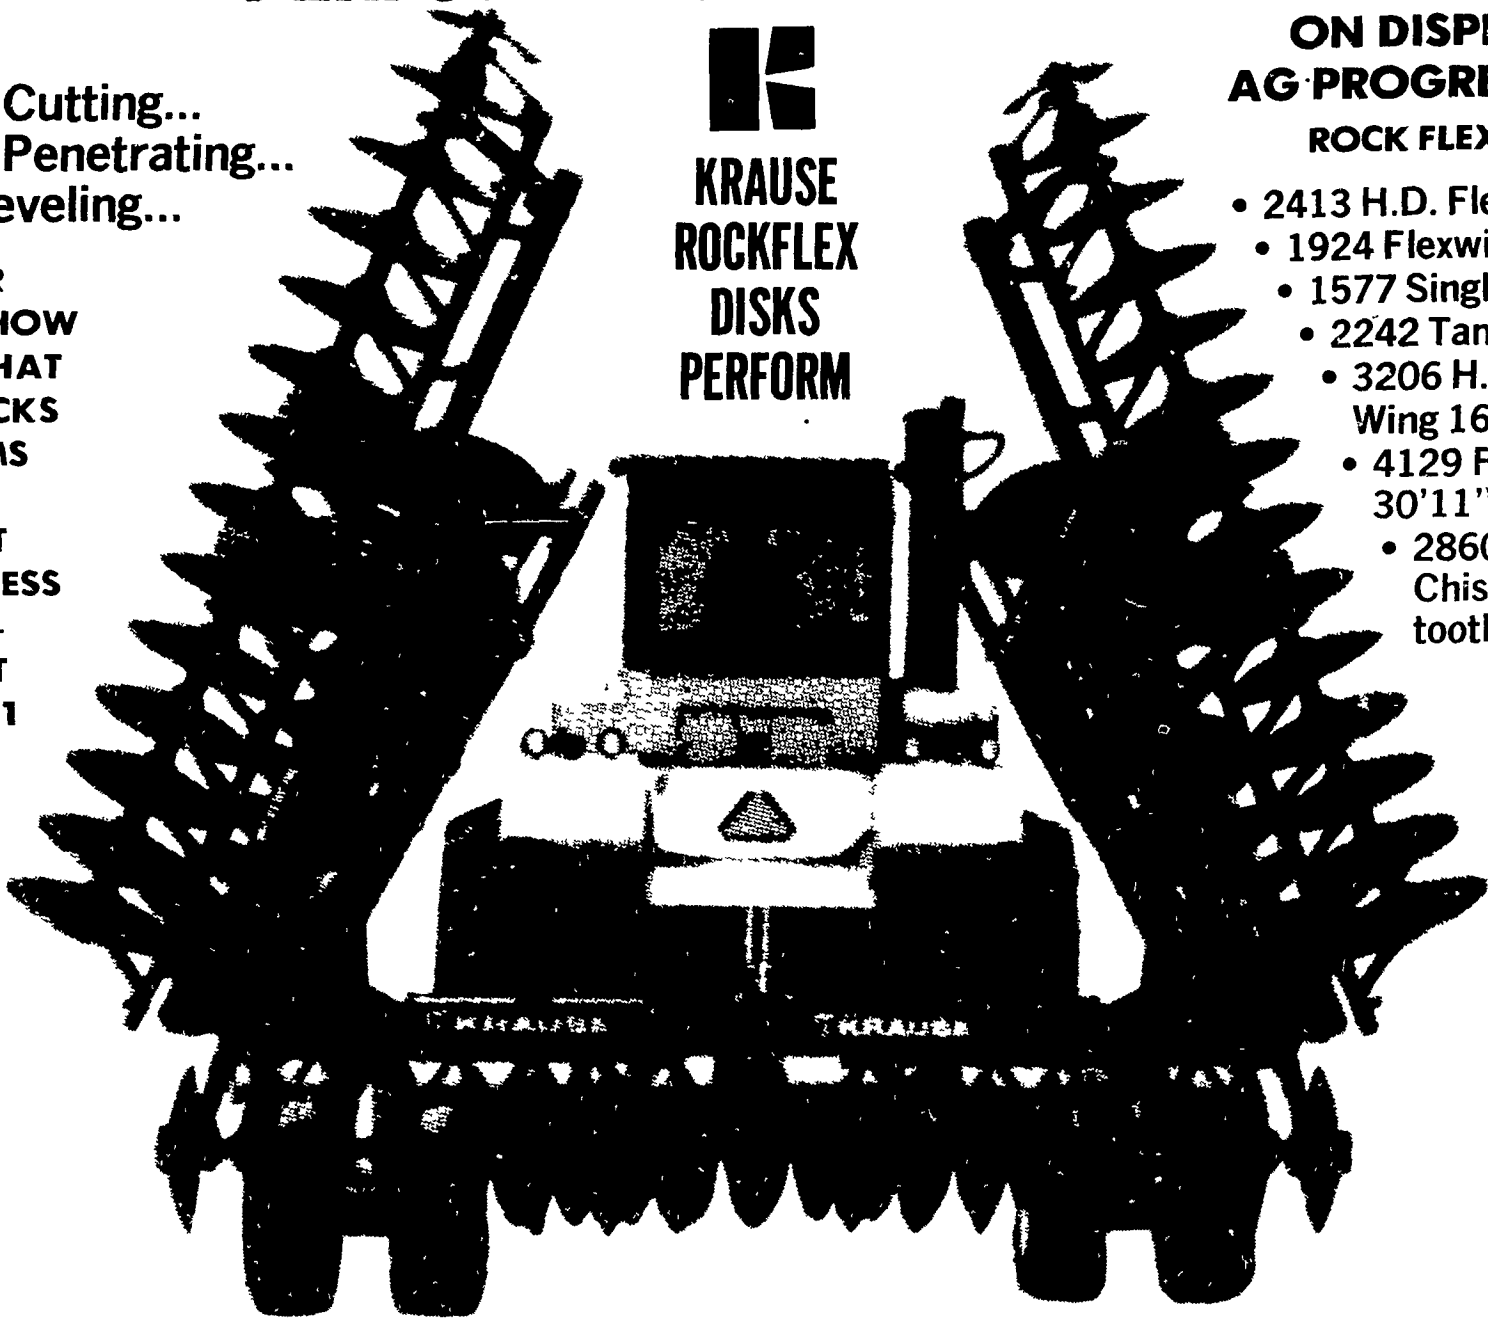

THE MEASURE OF A DISK HARROW IS ITS PERFORMANCE IN THE FIELD

Excellent Cutting...
Excellent Penetrating...
Perfect Leveling...

SEE FOR YOURSELF HOW THE DISK THAT LOVES ROCKS PERFORMS IN THE FIELD AT AG PROGRESS DAYS — AUGUST 19, 20, 21

**KRAUSE
ROCKFLEX
DISKS
PERFORM**

**ON DISPLAY AT
AG PROGRESS DAYS:
ROCK FLEX DISKS:**

- 2413 H.D. Flexwing 22' 11"
- 1924 Flexwing 20' 11"
- 1577 Singlewing 16' 8"
- 2242 Tandem 12' 3"
- 3206 H.D. Single Wing 16'
- 4129 Field Cultivator 30'11"
- 2860 Stalk Slices Chisel Plow 7 tooth, 9'4"

SUMMER CLEARANCE

20% OFF

DUNHAM LEHR
SERIES 42 WING CULTIPACKERS