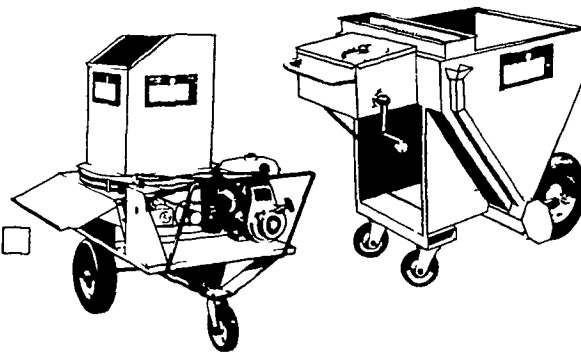

FEATURES:

| | |
|------------|---|
| Motor | Gas 5 HP, 7 HP, 4-stroke, Electric 3 HP - Battery |
| Frame | Steel |
| Emptying | 6' to 8' |
| Wheels | 16" diameter pneumatic |
| Capacity | 1-bale/minute |
| Dimensions | 31" width — 50" length |
| Weight | 460 lb |
| Guarantee | One-year on all parts, except blades |

having engineered a simple and efficient bedding chopper with a special device which permits three different cutting lengths.
Electric or gas operated
Canada Patent No. 1037839
U.S.A. Patent No. 4142686