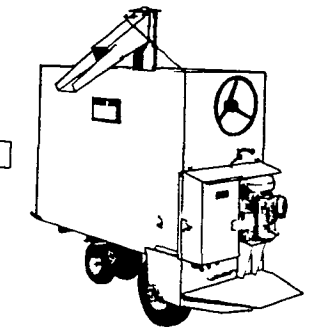

FEATURES:

| | |
|------------|---|
| Motor | Gas 5 HP, 7 HP, 4-stroke, Electric 3 HP - Battery |
| Frame | Steel |
| Emptying | 6' to 8' |
| Wheels | 16" diameter pneumatic |
| Capacity | 1-bale/minute |
| Dimensions | 31" width — 50" length |
| Weight | 460 lb |
| Guarantee | One-year on all parts, except blades |

having engineered a simple and efficient bedding chopper with a special device which permits three different cutting lengths.
Electric or gas operated
Canada Patent No. 1037839
U.S.A. Patent No. 4142686