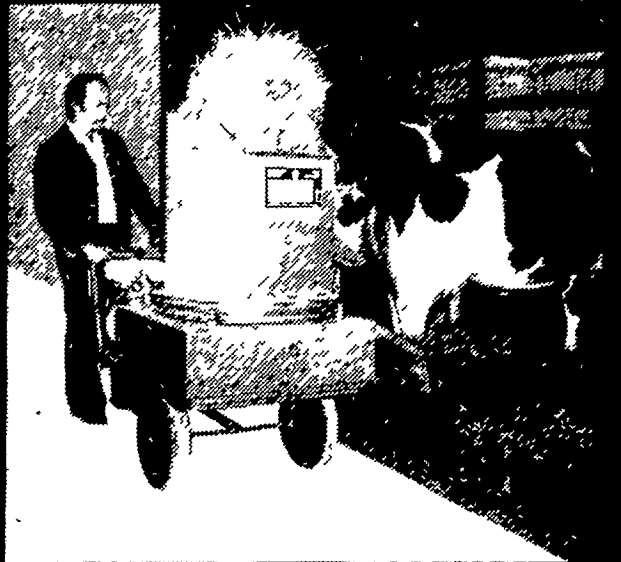

SEE THE DISPLAY OF WIC PRODUCTS AT THE PA. AG PROGRESS DAYS

AUGUST 19, 20, 21

BEDDING CHOPPER

F E A T U R I N G

For a free demonstration, contact us.

Canadian Patent 1037839 U.S. Patent 4142686

The Wic bedding chopper chops straw, hay or corn fodder and spreads it uniformly under your cows, all in a single operation. When you use chopped bedding, you save on straw and your cows stay much cleaner. On top of that, cleaning up is a breeze...