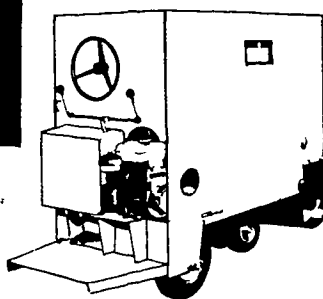

SAVES:
★ TIME ★ MONEY
★ LABOR

- Simple to run
- Highly Efficient
- Easily Handled

simply because
is No.1

for having designed an electric sweeper for cleaning the alleys in front and behind the stables

in the manufacturing of motorized feeders with hydrostatic speed control
Electric or gas operated

having engineered a simple and efficient bedding chopper with a special device which permits three different cutting lengths.
Electric or gas operated
Canada Patent No. 1037839
U.S.A. Patent No. 4142686