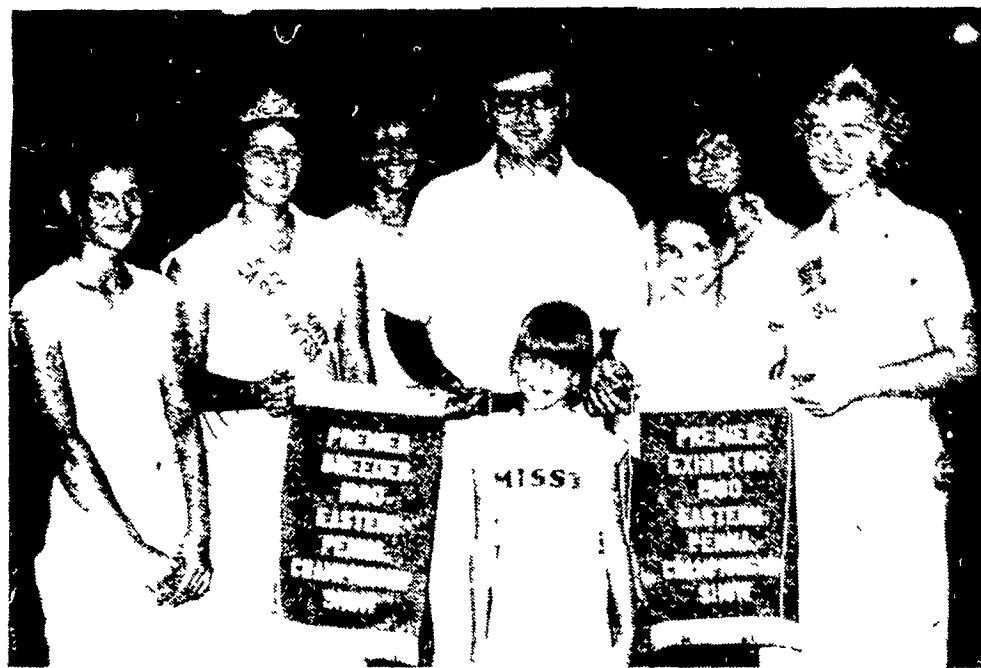

Premier Breeder and Exhibitor was Maplebound Farm. Left to right are Susie Hostetter; Diane Sames, Bucks Dairy Princess; Bev Hostetter; Donald Hostetter; Missy Hostetter (front); Kim Hostetter; Dorcas Hostetter and Karen Sattazahn, Berks Dairy Princess.