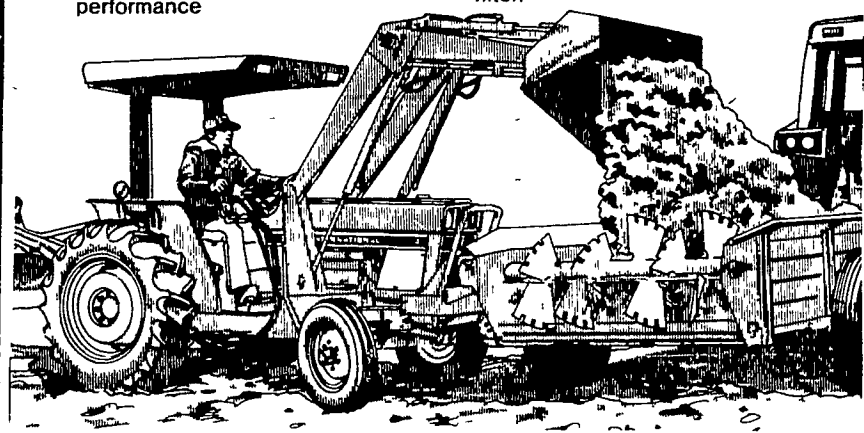

LOWER PRICES WITH 84 SERIES TRACTOR DEMONSTRATION PROGRAM

INTERNATIONAL

Series 84 Utility Tractors

36 to 72 PTO hp

Choose your power from six Series 84 utility tractors, including one with exclusive IH hydrostatic drive. All with quick, easy-handling and responsive power for a wide variety of jobs around your farm or ranch.

- IH multi-range diesel engines with deep lugging ability and proven performance

- Synchronized (8F/4R) transmissions with fast "in-line" shift, standard
- Torque Amplifier transmission with 16F/8R speeds, optional for largest models
- Hydraulic disc brakes, Dyna-Life[®] clutch, planetary fuel drives, power steering, 3-point draft-sensing hitch