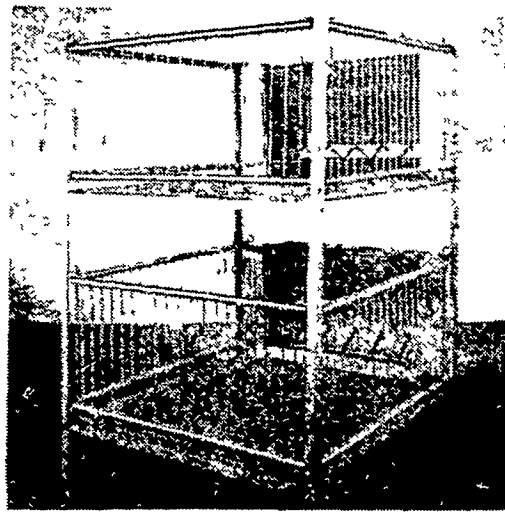

Builders and Designers of The Best In Hog Confinement Units

LET US SHOW YOU

ON THE FARM HOG UNITS

GESTATION and FARROWING

FINISHING

REYNOLDS ALUMINUM

FARROWING UNIT

Rohn Agri Products Farrowing

Nursery Pens

Fencing

the systems that make hogs **SUPER THRIFTY ...SUPER PROFITABLE...SUPER EASY TO RAISE**

COMPLETELY GALVANIZED BINS

ventilation . . .

Keep animals comfortable, and you keep them far more thrifty and far more profitable. Chore-Time's Advanced Air Systems approach combines controlled air inlets with the finest variable speed and single speed fans and other components. They're fitted to your specific building. The result is year-around, day-in and day-out comfort for your animals.

sow feeding . . .

Taking gestating sows out of the "maddening crowd" and putting them into their own individual stalls with a Chore-Time feeding system is the way to bigger litters, better litters, more litters from each sow, and more money for you to keep. Farmers can get back \$16 or more for every dollar invested in a Chore-Time Sow Feeding System.