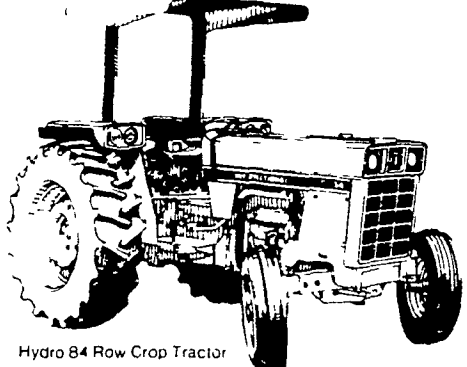

OLIVER 1850

JOHN DEERE 4020

FORD 5000 Diesel

IMPLEMENTS

GEHL 72 Flail Chopper

JOHN DEERE 16A Flail
Chopper

NH 717 Chopper (100C
RPM)

NH 770 Harvester w 1
row corn head like
new

MF 82 SP COMBINE
w/grain platform and 2
row corn head

CLOSED SUNDAYS
**NORMAN R.
SHORES & SON**
RD 5 Towanda PA
717 265-9014

**HYDRO 84
ROW CROP TRACTOR**

- ★ Ideal for loader and other miscellaneous ag uses.
- ★ Infinite speed range from 8 mph in reverse to 18 mph forward.
- ★ Ask for a demonstration