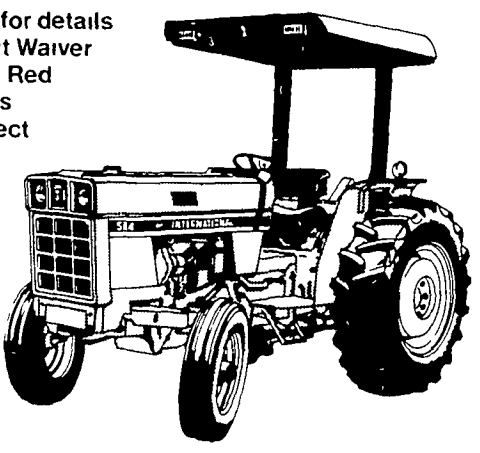

IH Waiver of Finance

Now get more Credit Power when you go Red Power.

Get the International tractor you need now—at today's prices—and delay finance charges until November 1 1980 With the International Credit Power Plan Just make your deal on a new or used Series 84 or any other qualifying tractor before October 31 1980 Finance your purchase through International Harvester Credit Corporation for a specified minimum number of months and you may qualify for IH Waiver of Finance! This offer also applies to any new or used tillage equipment bought with tractors

See us today for details and ask about Waiver of Finance on Red Power tractors and other select International equipment

WAIVER OF FINANCE ALSO AVAILABLE ON MOST OTHER NEW IH AND USED EQUIPMENT IN STOCK...SEE US FOR DETAILS!

SERVICE SPECIAL
JULY 21 till
AUGUST 7, 1980
10% DISCOUNT ON
PARTS USED IN
OUR CERTIFIED
SERVICE CENTER

(Applies to cash Sales Only)

SUMMER EQUIPMENT SALE