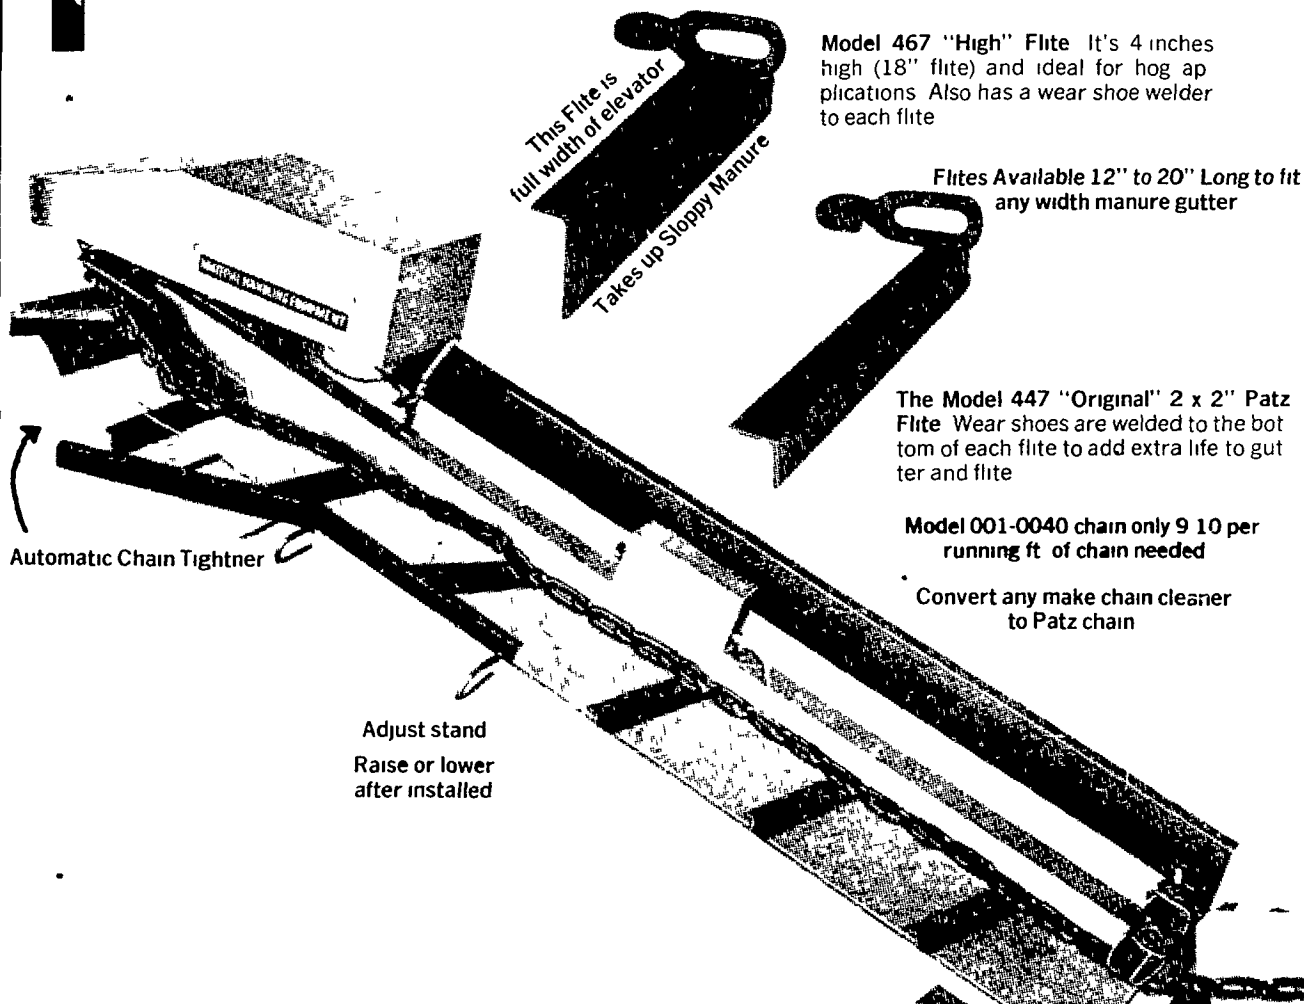

PATZ BARN CLEANER

Model 467 "High" Flite It's 4 inches high (18" flite) and ideal for hog applications. Also has a wear shoe welder to each flite

Flites Available 12" to 20" Long to fit any width manure gutter

The Model 447 "Original" 2 x 2" Patz Flite Wear shoes are welded to the bottom of each flite to add extra life to gutter and flite

Model 001-0040 chain only 9 10 per running ft. of chain needed

Convert any make chain cleaner to Patz chain

Adjust stand Raise or lower after installed

See Us At The **LEBANON AREA FAIR** AUGUST 4 - 8

MARVIN J. HORST

DAIRY EQUIPMENT

1950 So. 5th Ave. (Iona) Lebanon, PA 17042
PH: 717-272-0871

WHOLESALE & RETAIL

DISTRIBUTOR FOR:
SCHLESSMAN'S SEED CORN

CERT. WHEAT
NEW WHEAT FOR 1980:
TITAN

- 5.6 Bu. More Per Acre Above Pioneer S76 in Ohio Test Trials
- Excellent Winter Hardiness
- Bushel Weight - Good
- Medium Height

WINTER RYE
BALER TWINE
SORGHUM

See Us At The **LEBANON AREA FAIR** AUGUST 4 - 8

BOYD'S SEED CENTER, INC.
306 Iona Rd., Lebanon, Pa. 17042
Phone: 717-272-8943