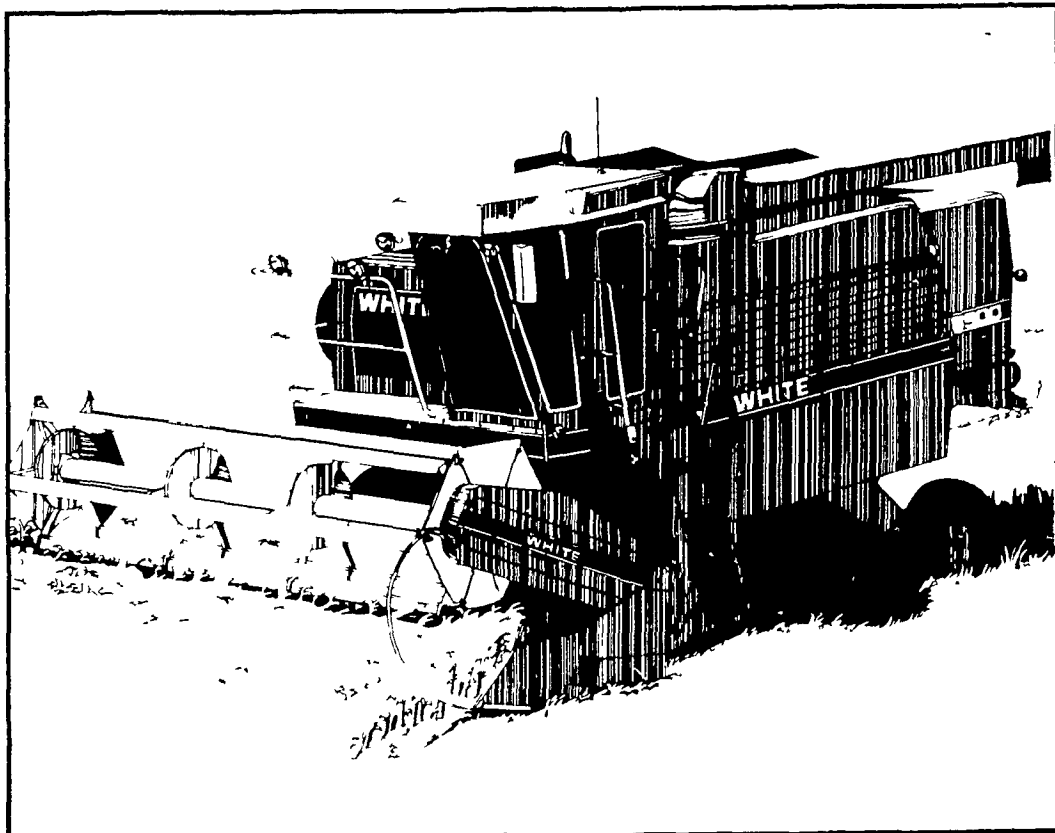

White 8900 and 8700 Harvest Bosses...wheat-land combines that come through for you.

For your needs, choose from 13-, 15-, 18-, 20- and 22-foot direct-cut or 13- and 15-foot pick-up headers. All are available in either 6-bat metal or heavy-duty pick-up reels.

We want to remind you that it's time you looked ahead to the next harvest. And for reliability and performance that will come through for you when you need it, count on the White® 8900 and 8700 Harvest Boss® Combines.

Conventional capacity with a proven record is what you're buying in the 170 bu. 8900 and 150 bu. 8700 Harvest Bosses. They're coordinated capacity design that maximizes crop flow and cleaning area. Plus you get in-cab, on-the-go adjustments for head height, reel height, fan speed, cylinder speed and concave adjustment... all standard.