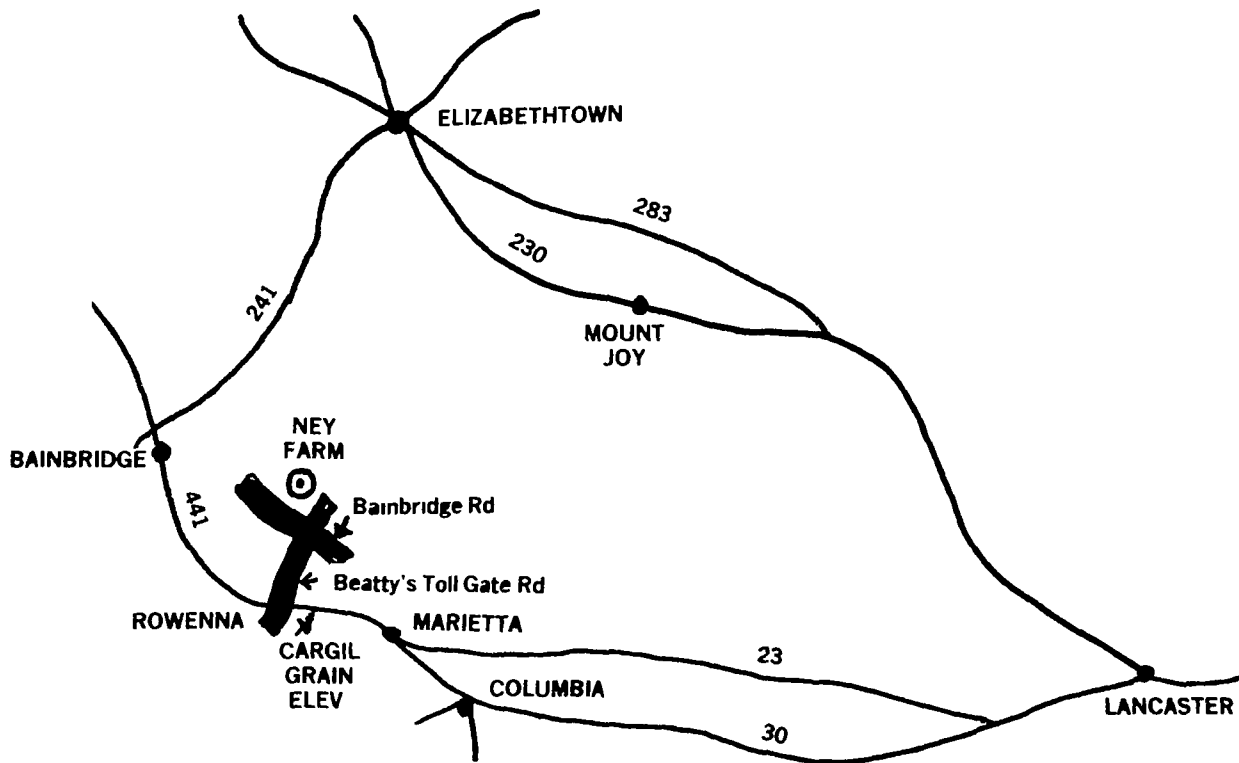

HAROLD W. and STEVE NEY FARM

AT THE:

R.D. 1, Marietta, PA

WEDNESDAY JULY 30, 1980

12 NOON to 7:00 P.M.

DIRECTIONS:

From Route #30 West . . . Route #441 North, 6 Miles To Railroad Avenue . . . Right On Railroad Avenue To First Crossroad . . . Left At Crossroad To First Farm On Right.

**Valley Stream
Office Plaza**
2050 North Broad St.
Suite 6A
Lansdale, PA 19466
Phone: 215-368-6700